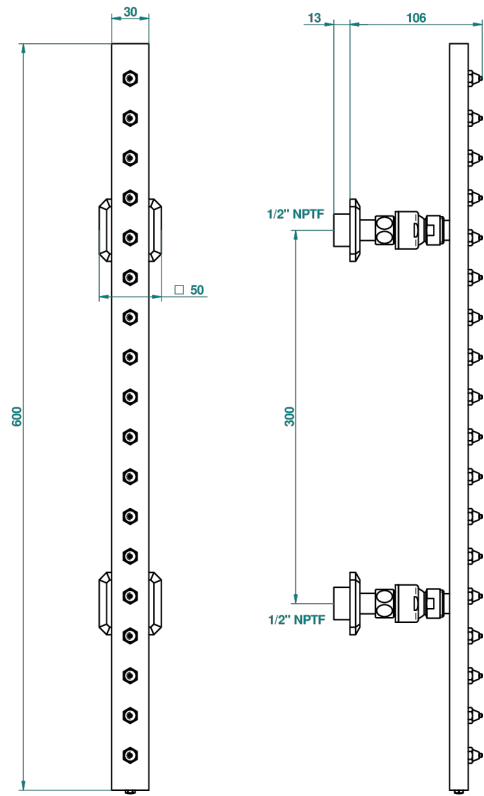

# METROPOLIS BLACK CRYSTAL

A2L-900/US

Rain-bar, rectangular with 18 picots, 23 1/2" long - with easyclean system

THG<sup>®</sup>  
PARIS

32422

26/01/2009

## CHARACTERISTIC

- Métropolis Black crystal
- Rain-bar, rectangular with 18 picots, 23 1/2" long - with easyclean system