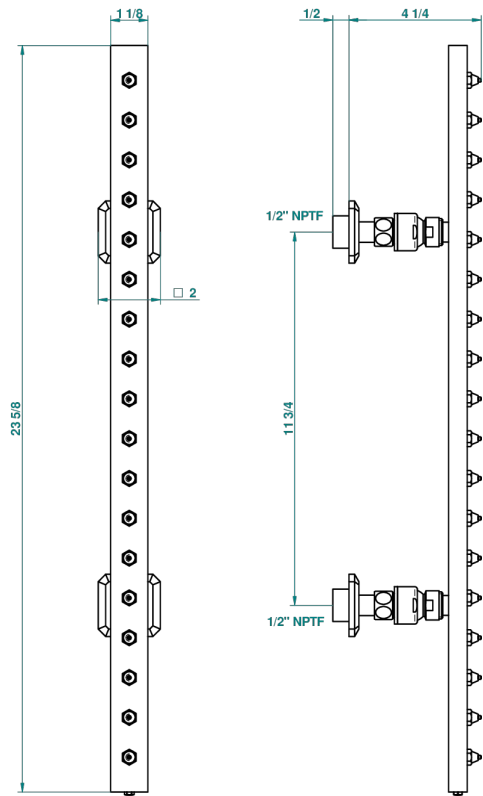

METROPOLIS BLACK CRYSTAL

A2L-900/US

Rain-bar, rectangular with 18 picots, 23 1/2" long - with easyclean system

THG[®]
PARIS

32422

26/01/2009

CHARACTERISTIC

- Métropolis Black crystal
- Rain-bar, rectangular with 18 picots, 23 1/2" long - with easyclean system

TECHNICAL SPECS

- Recommandé : 3 bars (max. 5 bars) - Advised : 43,5 psi (max. 72 psi)
- 8 l/min à 3 bars (2.12 gpm at 43.5 psi)

AVAILABLE FINITIONS

Black ceram - D30
Blush PVD - H62
Brass color PVD - H49
Brown bronze color PVD - F33
Chrome polished - A02
Chrome polished / gold polished - G02