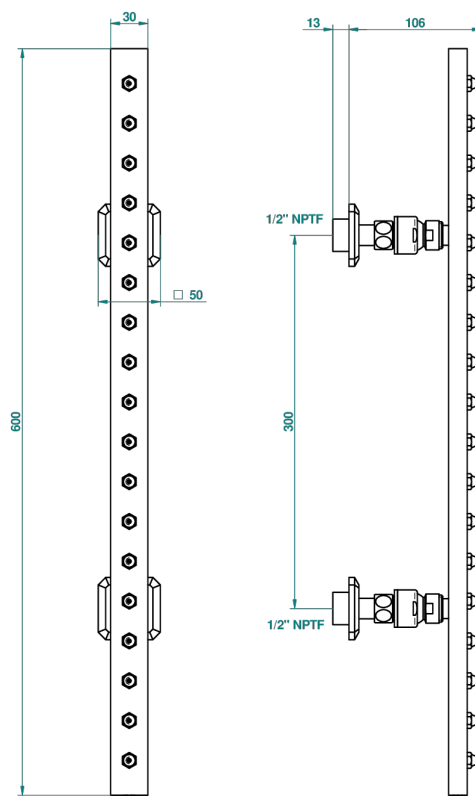

METROPOLIS CLEAR CRYSTAL WITH LEVER HANDLES

A2B-900/US

Rain-bar, rectangular with 18 picots, 23 1/2" long - with easyclean system

32422

26/01/2009

CHARACTERISTIC

- Métropolis Clear crystal with lever handles
- Rain-bar, rectangular with 18 picots, 23 1/2" long - with easyclean system

TECHNICAL SPECS

- Recommandé : 3 bars (max. 5 bars) - Advised : 43,5 psi (max. 72 psi)
- 8 l/min à 3 bars (2.12 gpm at 43.5 psi)

AVAILABLE FINITIONS

Black ceram - D30
Blush PVD - H62
Brass color PVD - H49
Brown bronze color PVD - F33
Chrome polished - A02
Chrome polished / gold polished - G02