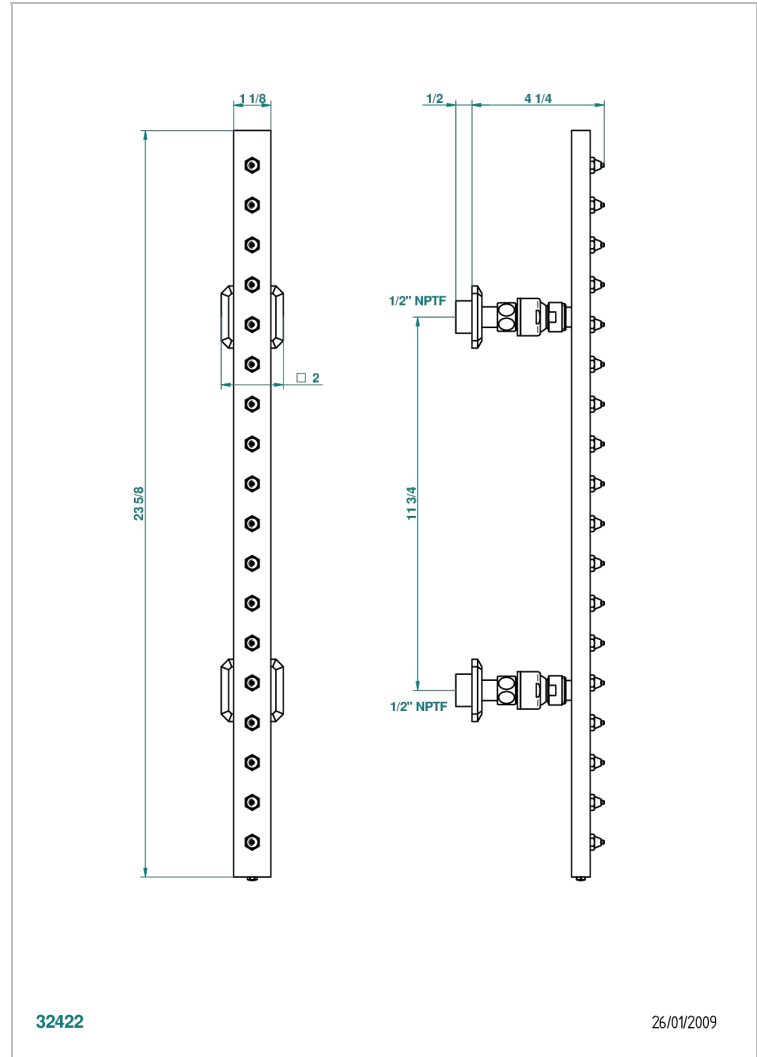

METROPOLIS CLEAR CRYSTAL WITH LEVER HANDLES

A2B-900/US

Rain-bar, rectangular with 18 picots, 23 1/2" long - with easyclean system

32422

26/01/2009

CHARACTERISTIC

- Métropolis Clear crystal with lever handles
- Rain-bar, rectangular with 18 picots, 23 1/2" long - with easyclean system

TECHNICAL SPECS

- Recommandé : 3 bars (max. 5 bars) - Advised : 43,5 psi (max. 72 psi)
- 8 l/min à 3 bars (2.12 gpm at 43.5 psi)

AVAILABLE FINITIONS

Black ceram - D30
Blush PVD - H62
Brass color PVD - H49
Brown bronze color PVD - F33
Chrome polished - A02
Chrome polished / gold polished - G02