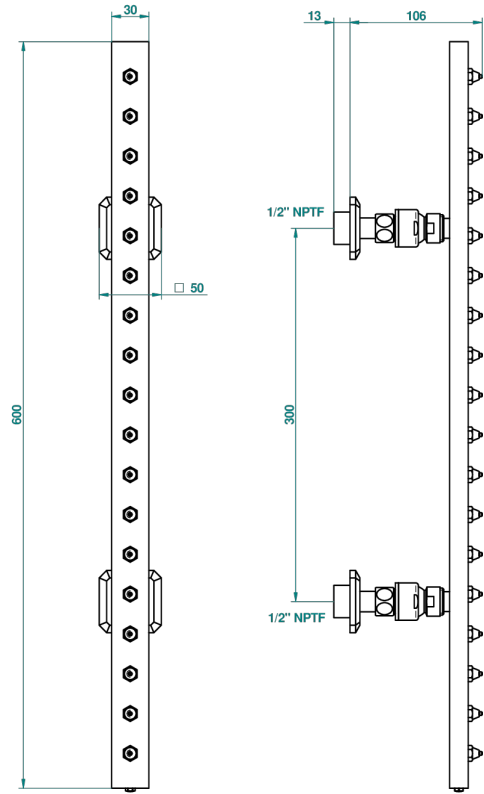

METROPOLIS CLEAR CRYSTAL

A2A-900/US

Rain-bar, rectangular with 18 picots, 23 1/2" long - with easyclean system

32422

26/01/2009

CHARACTERISTIC

- Métropolis Clear crystal
- Rain-bar, rectangular with 18 picots, 23 1/2" long - with easyclean system

TECHNICAL SPECS

- Recommandé : 3 bars (max. 5 bars) - Advised : 43,5 psi (max. 72 psi)
- 8 l/min à 3 bars (2.12 gpm at 43.5 psi)

AVAILABLE FINITIONS

Black ceram - D30
Blush PVD - H62
Brass color PVD - H49
Brown bronze color PVD - F33
Chrome polished - A02
Chrome polished / gold polished - G02