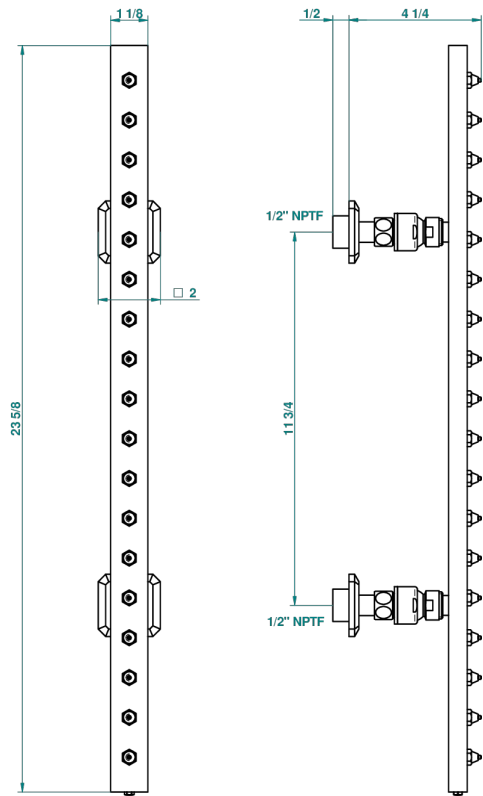

METROPOLIS CLEAR CRYSTAL

A2A-900/US

Rain-bar, rectangular with 18 picots, 23 1/2" long - with easyclean system

32422

26/01/2009

CHARACTERISTIC

- Métropolis Clear crystal
- Rain-bar, rectangular with 18 picots, 23 1/2" long - with easyclean system

TECHNICAL SPECS

- Recommandé : 3 bars (max. 5 bars) - Advised : 43,5 psi (max. 72 psi)
- 8 l/min à 3 bars (2.12 gpm at 43.5 psi)

AVAILABLE FINITIONS

Black ceram - D30
Blush PVD - H62
Brass color PVD - H49
Brown bronze color PVD - F33
Chrome polished - A02
Chrome polished / gold polished - G02