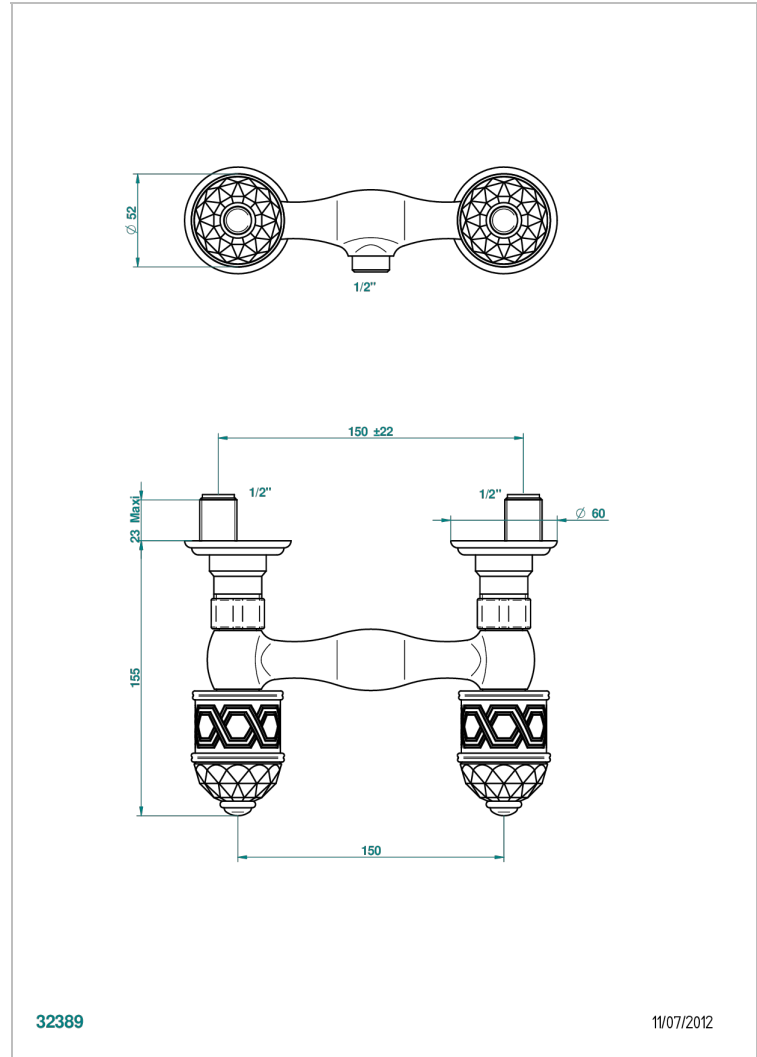

# DUOMO CRYSTAL

U4F-64

Wall mounted shower mixer 1/2" - 150 mm centres - no hose

THG<sup>®</sup>  
PARIS

32389

11/07/2012