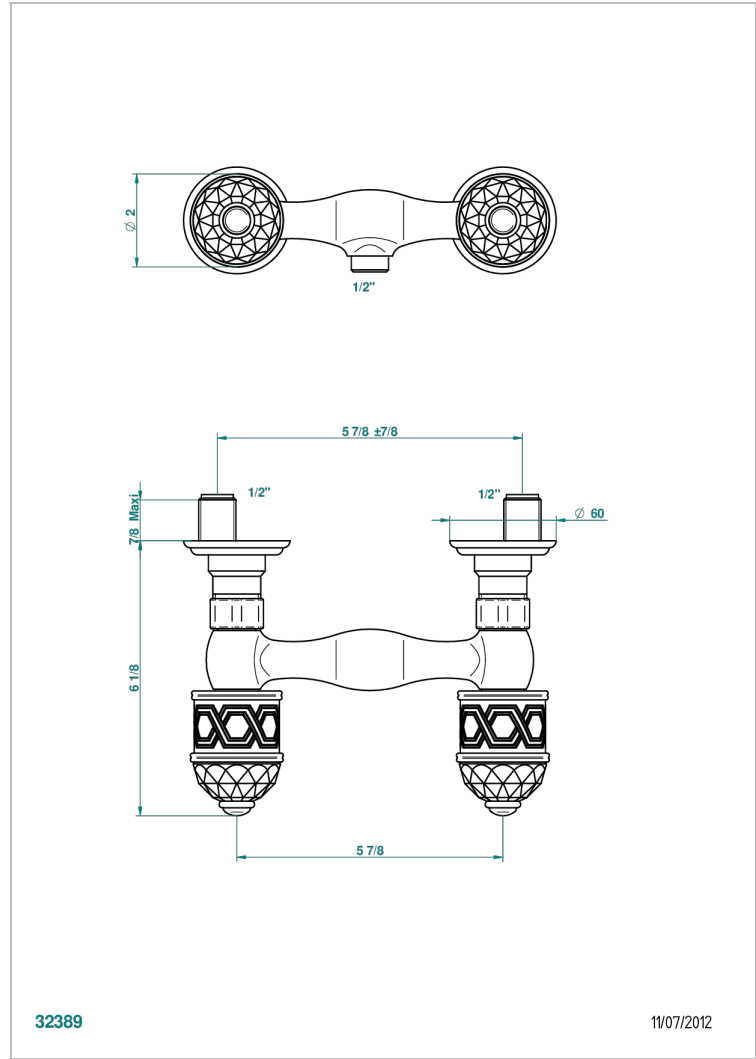

DUOMO CRYSTAL

U4F-64

Wall mounted shower mixer 1/2" - 150 mm centres - no hose

32389

11/07/2012

CHARACTERISTIC

- ACS : 17ACCLY652
- NF : NF EN 200 - IA - Chrome

STANDARDS