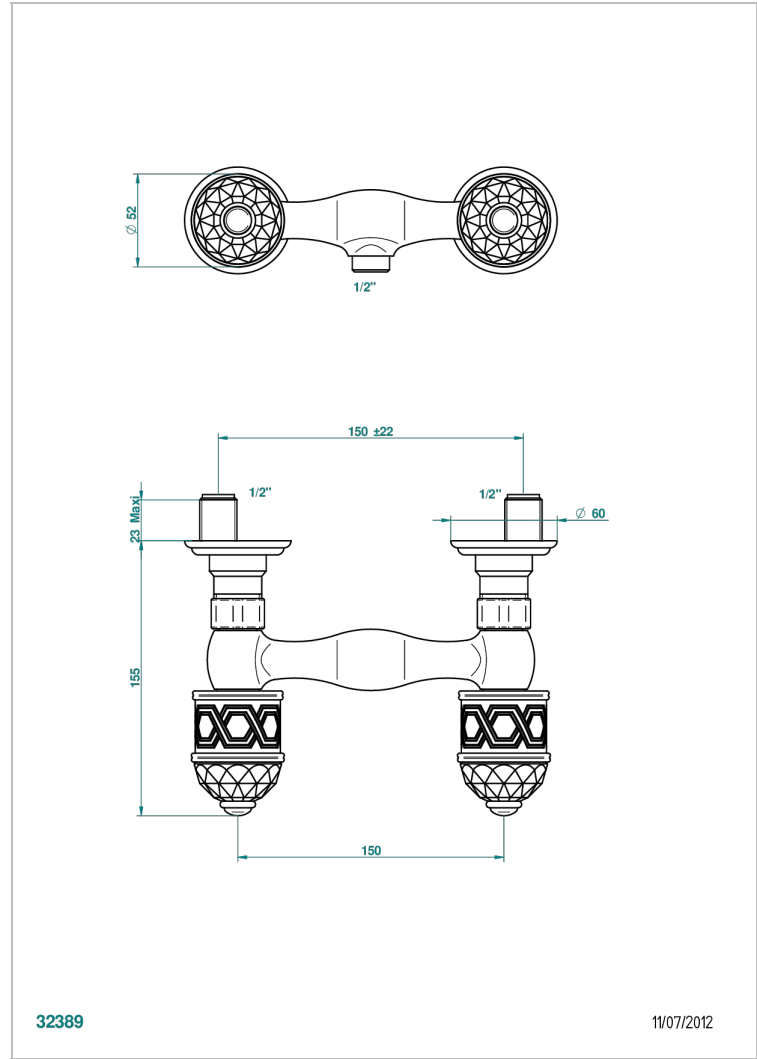

DUOMO CRYSTAL

U4F-64

Wall mounted shower mixer 1/2" - 150 mm centres - no hose

THG[®]
PARIS

CHARACTERISTIC

- ACS : 17ACCLY652
- NF : NF EN 200 - IA - Chrome

STANDARDS

AVAILABLE FINITIONS