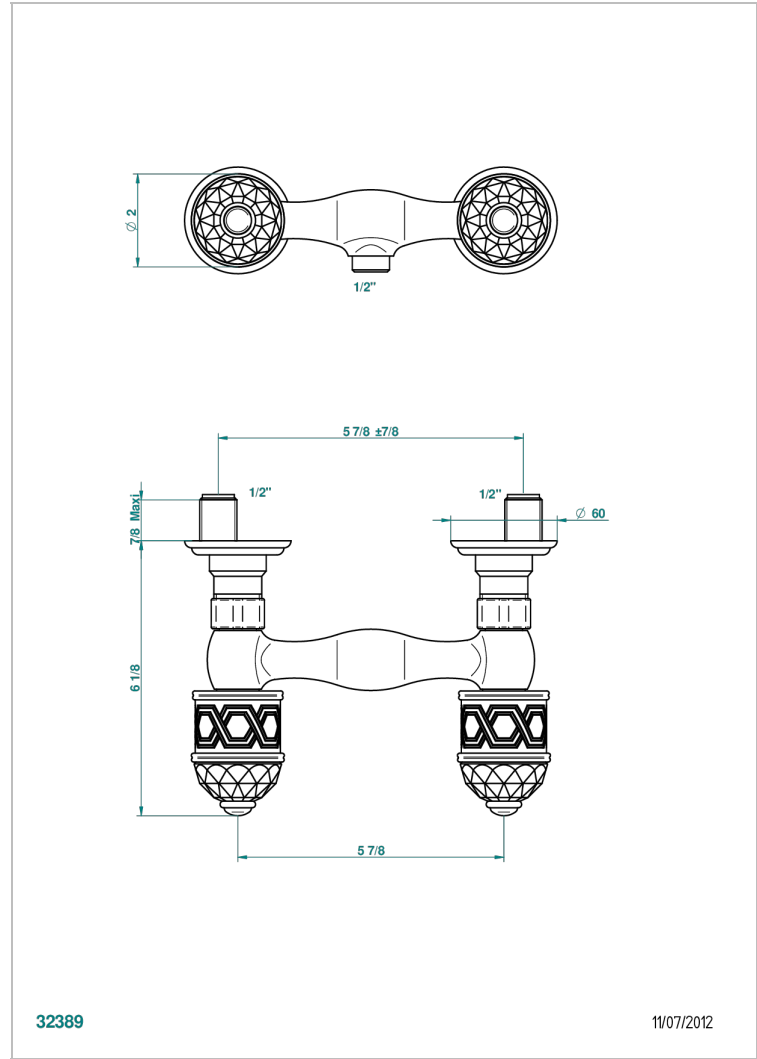

# DUOMO CRYSTAL

U4F-64

Wall mounted shower mixer 1/2" - 150 mm centres - no hose

THG<sup>®</sup>  
PARIS

## CHARACTERISTIC

- ACS : 17ACCLY652
- NF : NF EN 200 - IA - Chrome