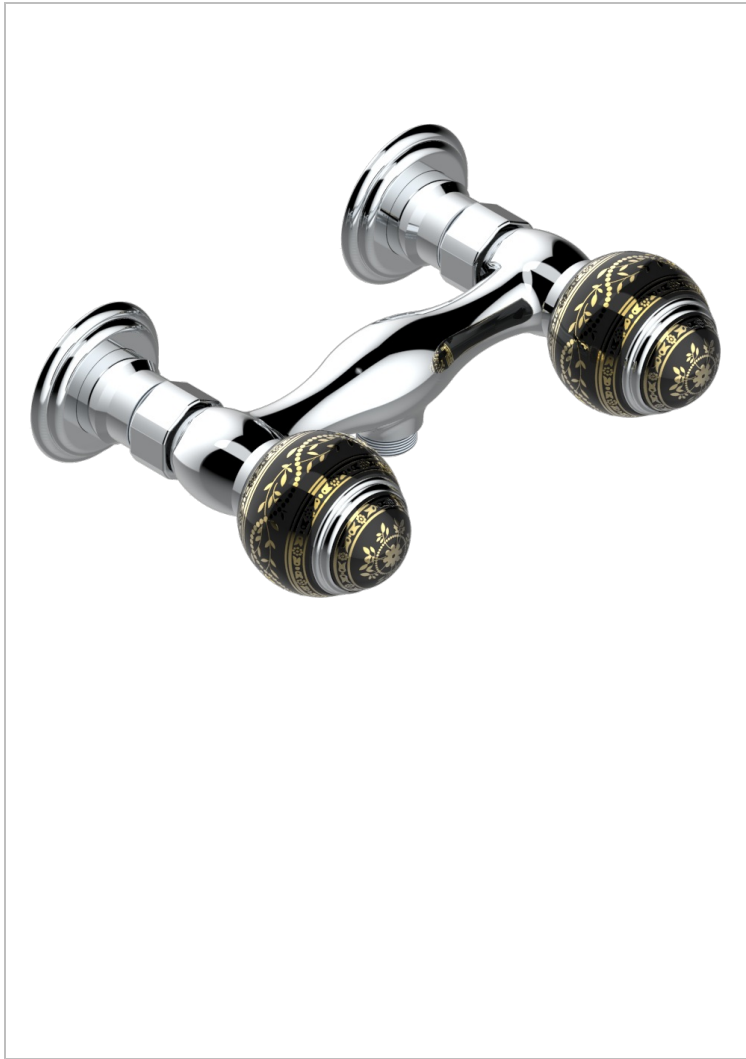

# MARQUISE GOLD DECOR

A7F-64

Wall mounted shower mixer 1/2" - 150 mm centres - no hose

32253

12/01/2009

## CHARACTERISTIC

- ACS : 17ACCLY652
- NF : NF EN 200 - IA - Chrome

## AVAILABLE FINITIONS

Antique nickel - H28  
Black ceram - D30  
Blush PVD - H62  
Brass color PVD - H49  
Brown bronze color PVD - F33  
Gold color PVD - H52

Graphite PVD - H64  
Lacquered light bronze - D01  
Matt Umber PVD - H67  
Matt blush PVD - H60  
Matt brass color PVD - H50  
Matt brown bronze color PVD - F34