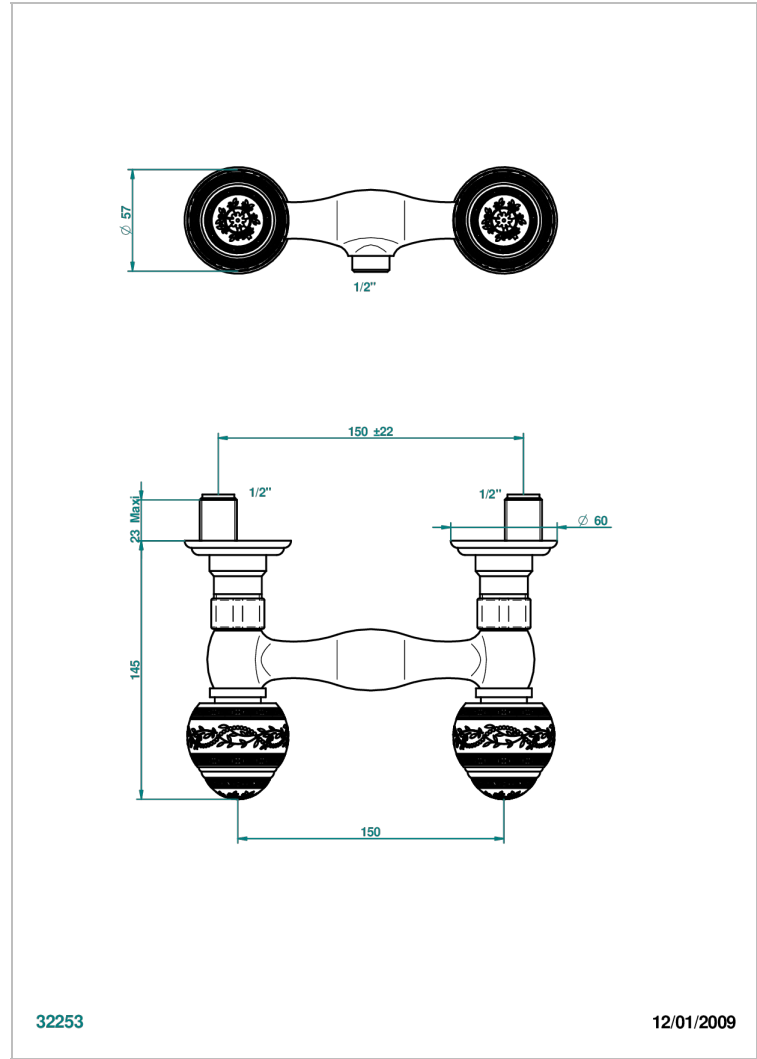

# MARQUISE GOLD DECOR

A7F-64

Wall mounted shower mixer 1/2" - 150 mm centres - no hose

32253

12/01/2009

## CHARACTERISTIC

- ACS : 17ACCLY652
- NF : NF EN 200 - IA - Chrome