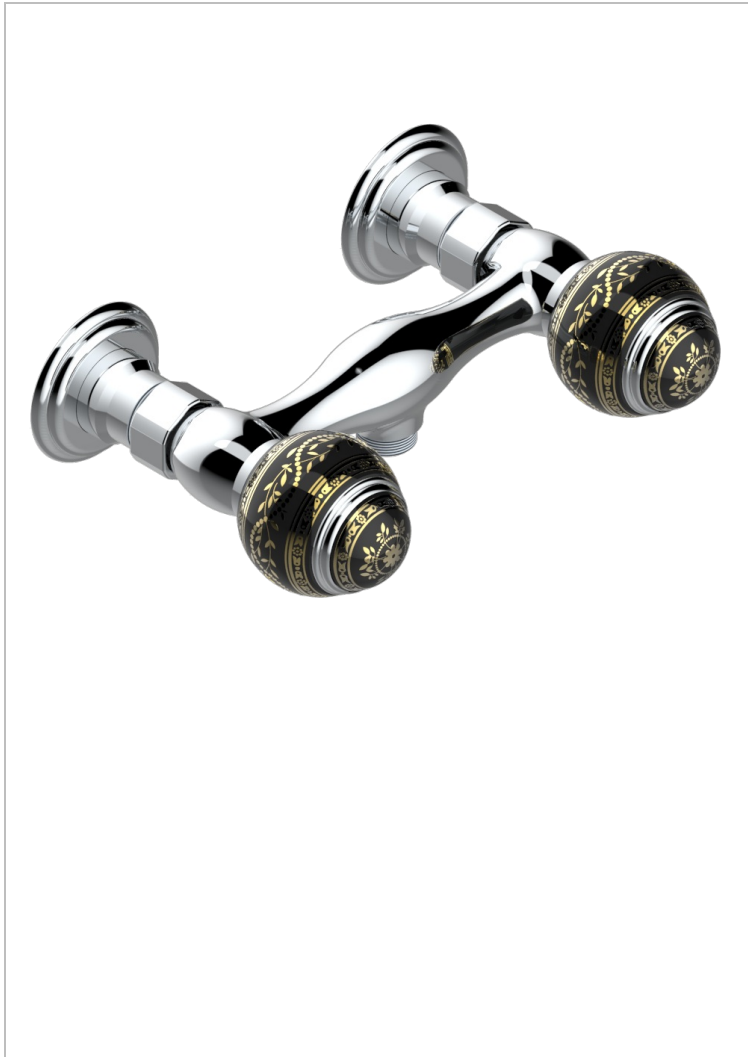

MARQUISE GOLD DECOR

A7F-64

Wall mounted shower mixer 1/2" - 150 mm centres - no hose

32253

12/01/2009

CHARACTERISTIC

- ACS : 17ACCLY652
- NF : NF EN 200 - IA - Chrome

STANDARDS

AVAILABLE FINITIONS

Antique nickel - H28
Black ceram - D30
Blush PVD - H62
Brass color PVD - H49
Brown bronze color PVD - F33
Gold color PVD - H52

Graphite PVD - H64
Lacquered light bronze - D01
Matt Umber PVD - H67
Matt blush PVD - H60
Matt brass color PVD - H50
Matt brown bronze color PVD - F34