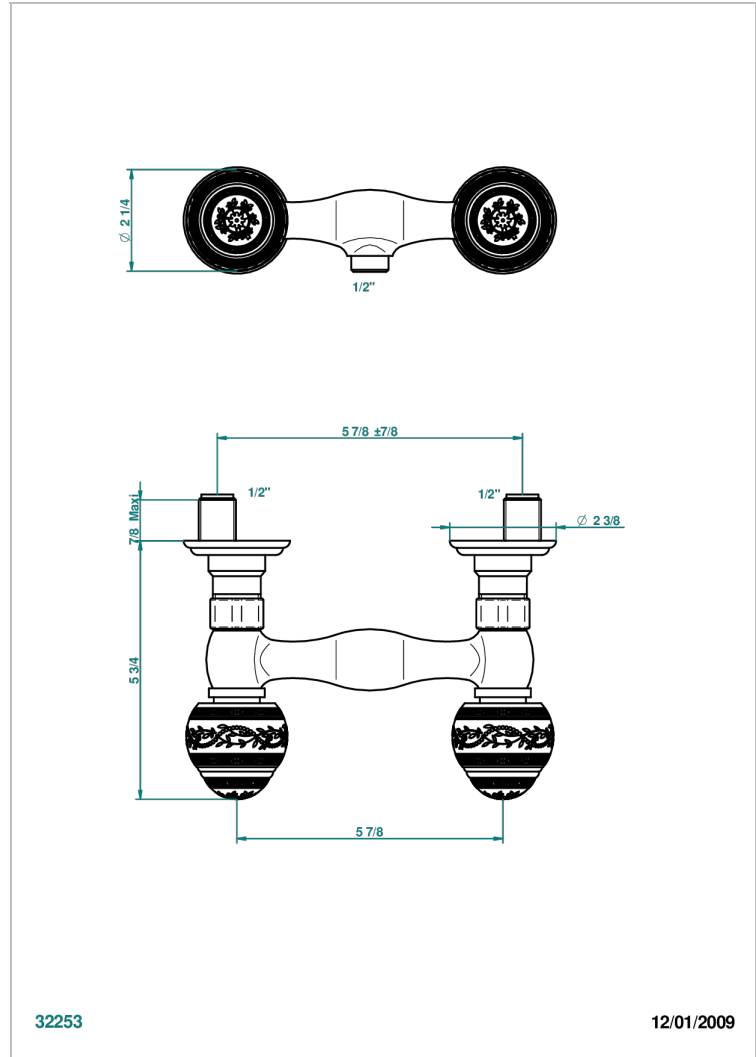

MARQUISE GOLD DECOR

A7F-64

Wall mounted shower mixer 1/2" - 150 mm centres - no hose

32253

12/01/2009

CHARACTERISTIC

- ACS : 17ACCLY652
- NF : NF EN 200 - IA - Chrome

STANDARDS