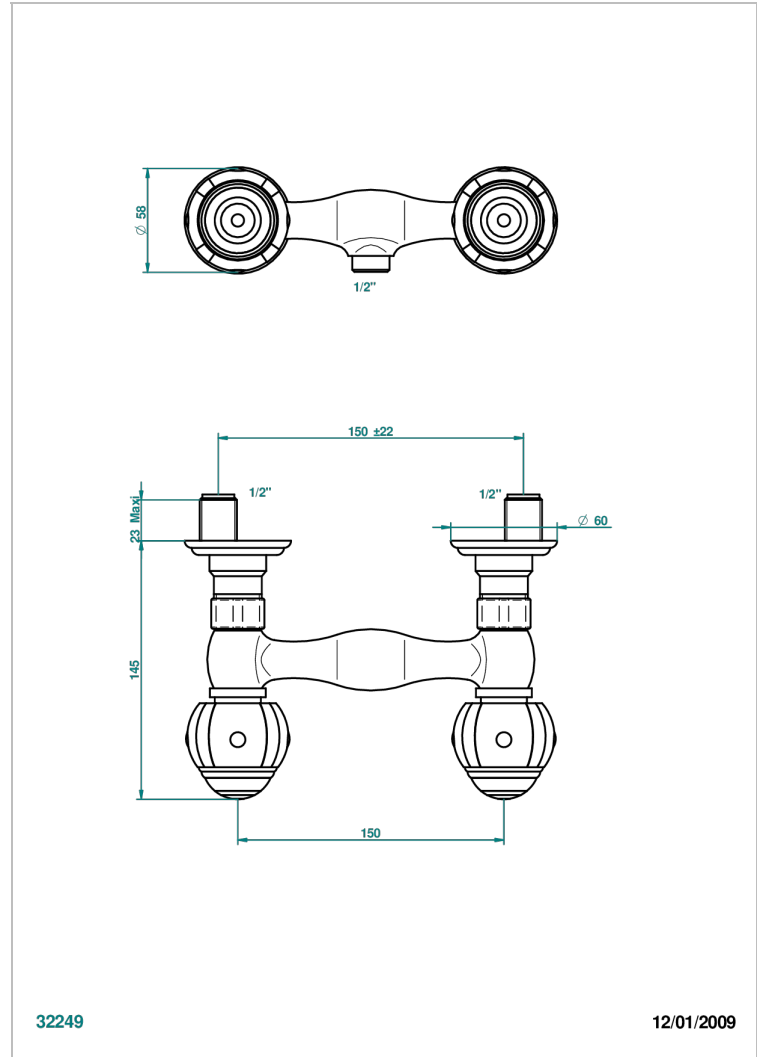

ITHAQUE GOLD DECOR

A7A-64

Wall mounted shower mixer 1/2" - 150 mm centres - no hose

32249

12/01/2009

CHARACTERISTIC

- ACS : 17ACCLY652
- NF : NF EN 200 - IA - Chrome

STANDARDS