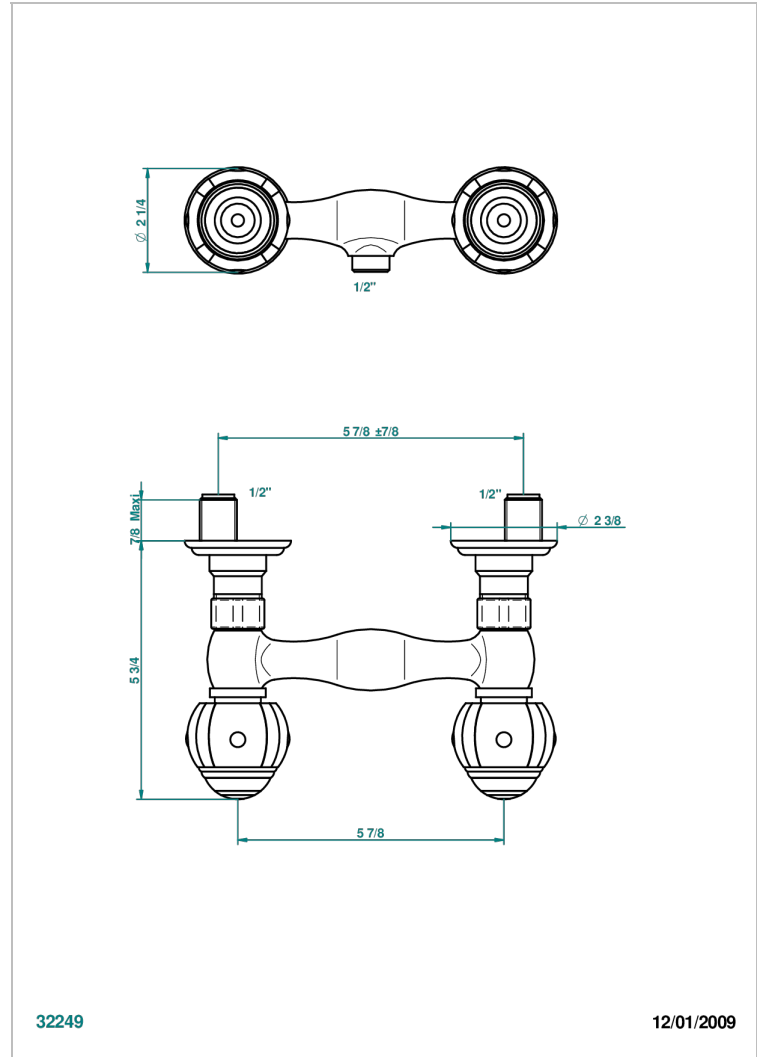

ITHAQUE GOLD DECOR

A7A-64

Wall mounted shower mixer 1/2" - 150 mm centres - no hose

CHARACTERISTIC

- ACS : 17ACCLY652
- NF : NF EN 200 - IA - Chrome

STANDARDS

AVAILABLE FINITIONS

Antique nickel - H28
Black ceram - D30
Blush PVD - H62
Brass color PVD - H49
Brown bronze color PVD - F33
Gold color PVD - H52