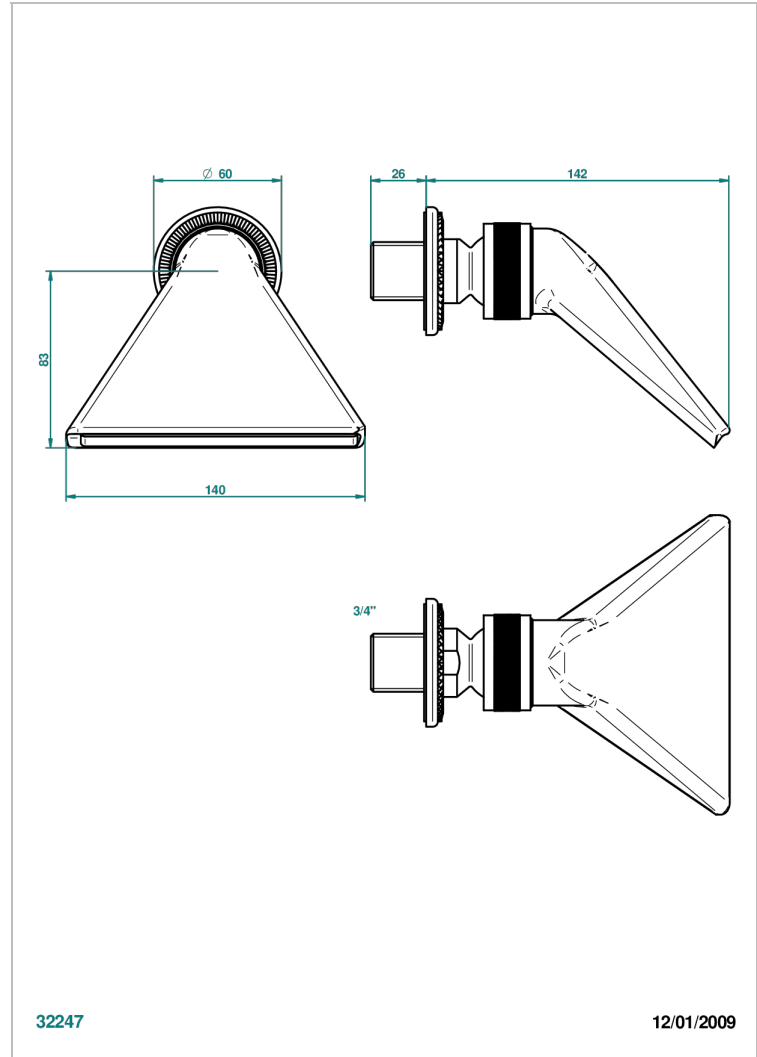

DIPLOMATE ROYALE

U4D-3640

Sports shower head 3/4"

THG[®]
PARIS

CHARACTERISTIC

- Diplome Royale
- Sports shower head 3/4"

AVAILABLE FINITIONS

Antique nickel - H28
Black ceram - D30
Blush PVD - H62
Brass color PVD - H49
Brown bronze color PVD - F33
Gold color PVD - H52