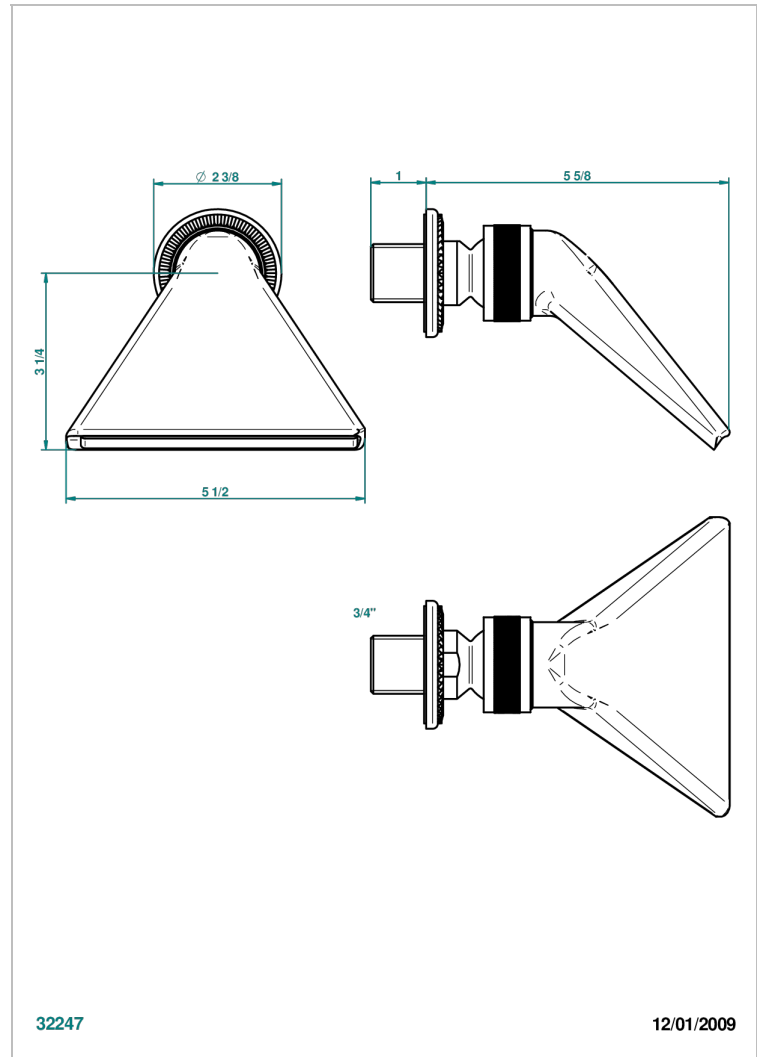

# DIPLOMATE ROYALE

U4D-3640

Sports shower head 3/4"

THG<sup>®</sup>  
PARIS

32247

12/01/2009

## CHARACTERISTIC

- Diplomate Royale
- Sports shower head 3/4"