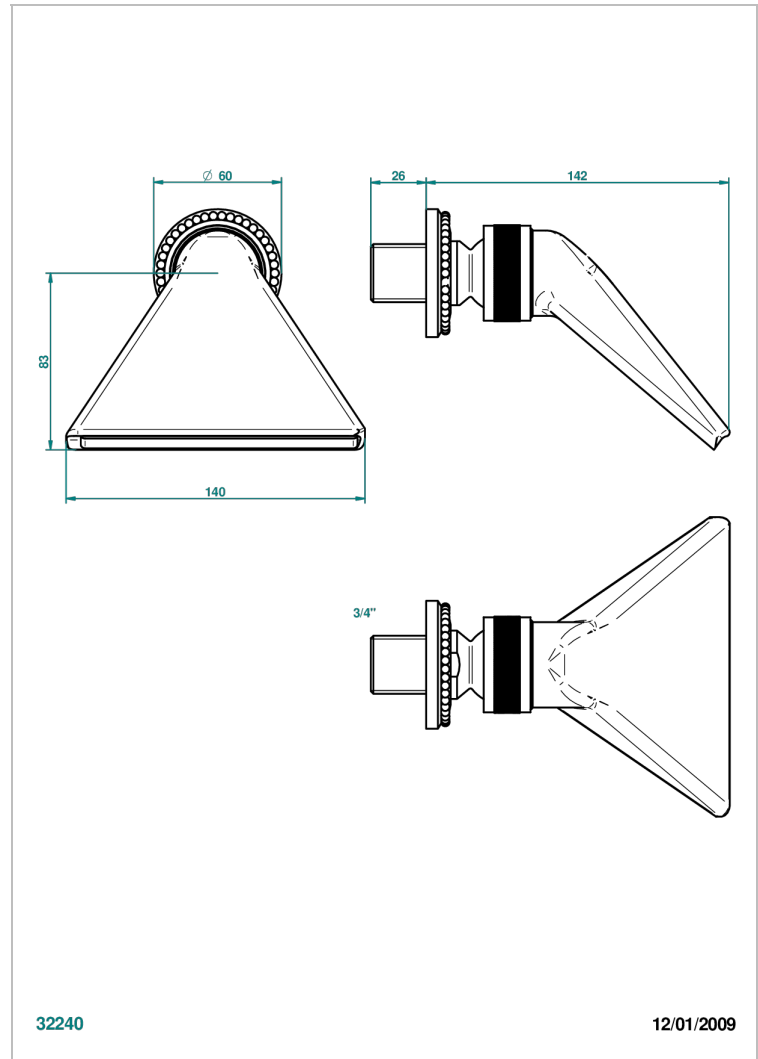

AMOUR DE TRIANON

G24-3640

Sports shower head 3/4"

THG[®]
PARIS

CHARACTERISTIC

- Amour de Trianon
- Sports shower head 3/4"

TECHNICAL SPECS

- Recommandé : 3 bars (max. 5 bars) - Advised : 43,5 psi (max. 72 psi)
 - écoulement libre - débit selon l'alimentation en amont
- Free flow - flow according to the upstream supply

Varnished matt antique red copper (color finish) - H07