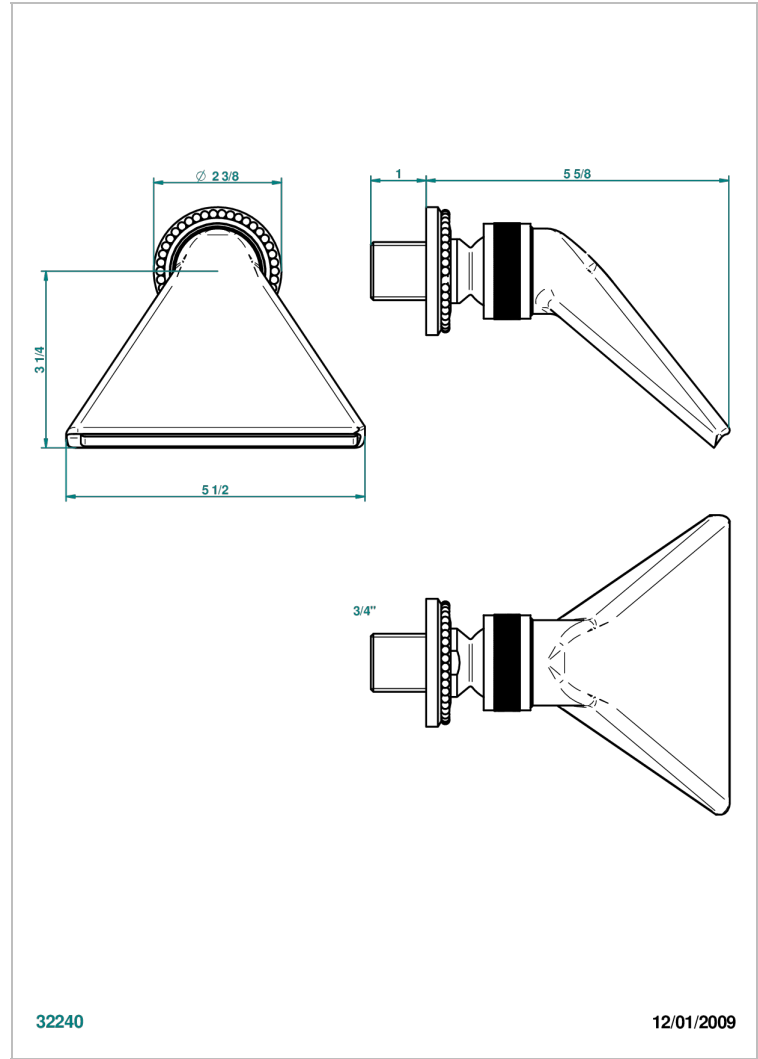

# AMOUR DE TRIANON

G24-3640

Sports shower head 3/4"

THG<sup>®</sup>  
PARIS

## CHARACTERISTIC

- Amour de Trianon
- Sports shower head 3/4"

## TECHNICAL SPECS

- Recommandé : 3 bars (max. 5 bars) - Advised : 43,5 psi (max. 72 psi)
  - écoulement libre - débit selon l'alimentation en amont
- Free flow - flow according to the upstream supply