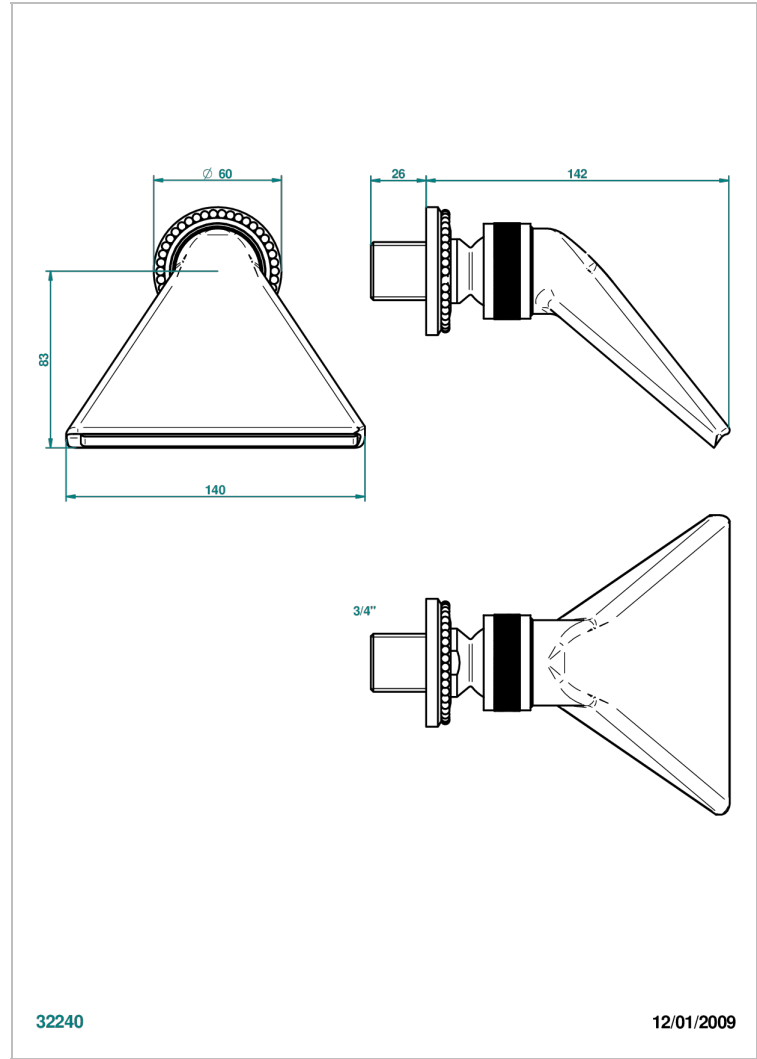

AMOUR DE TRIANON

G24-3640

Sports shower head 3/4"

THG[®]
PARIS

CHARACTERISTIC

- Amour de Trianon
- Sports shower head 3/4"

TECHNICAL SPECS

- Recommandé : 3 bars (max. 5 bars) - Advised : 43,5 psi (max. 72 psi)
 - écoulement libre - débit selon l'alimentation en amont
- Free flow - flow according to the upstream supply

Varnished matt antique red copper (color finish) - H07