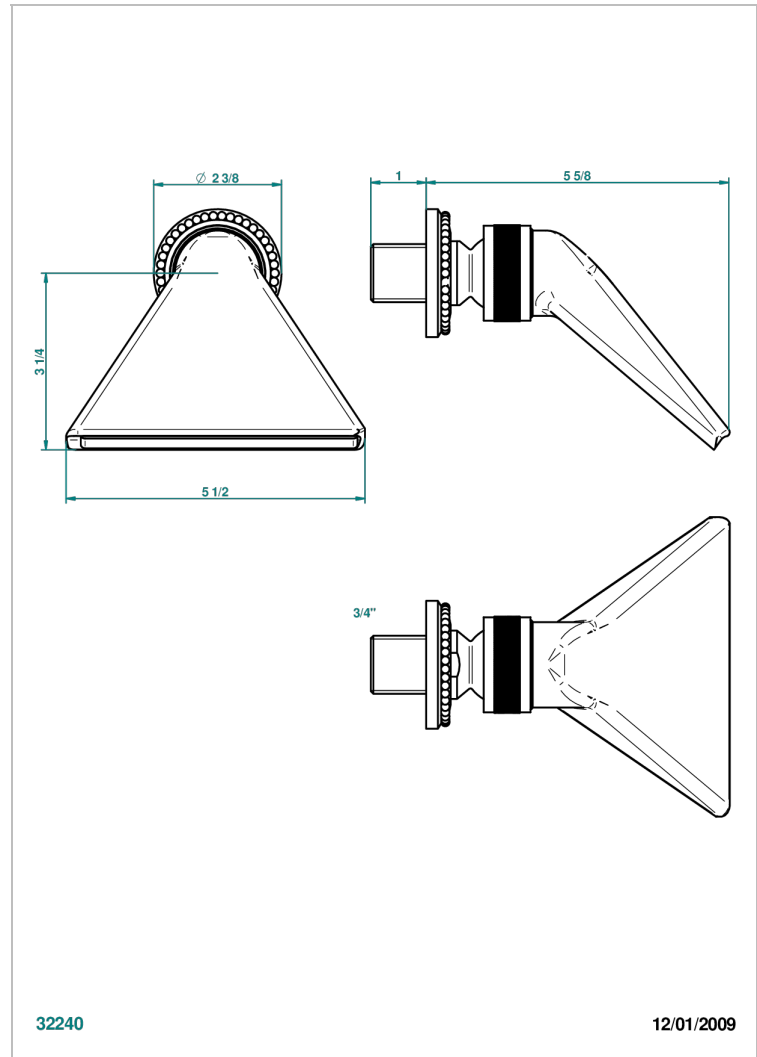

# AMOUR DE TRIANON

G24-3640

Sports shower head 3/4"

THG<sup>®</sup>  
PARIS

## CHARACTERISTIC

- Amour de Trianon
- Sports shower head 3/4"

## TECHNICAL SPECS

- Recommandé : 3 bars (max. 5 bars) - Advised : 43,5 psi (max. 72 psi)
  - écoulement libre - débit selon l'alimentation en amont
- Free flow - flow according to the upstream supply