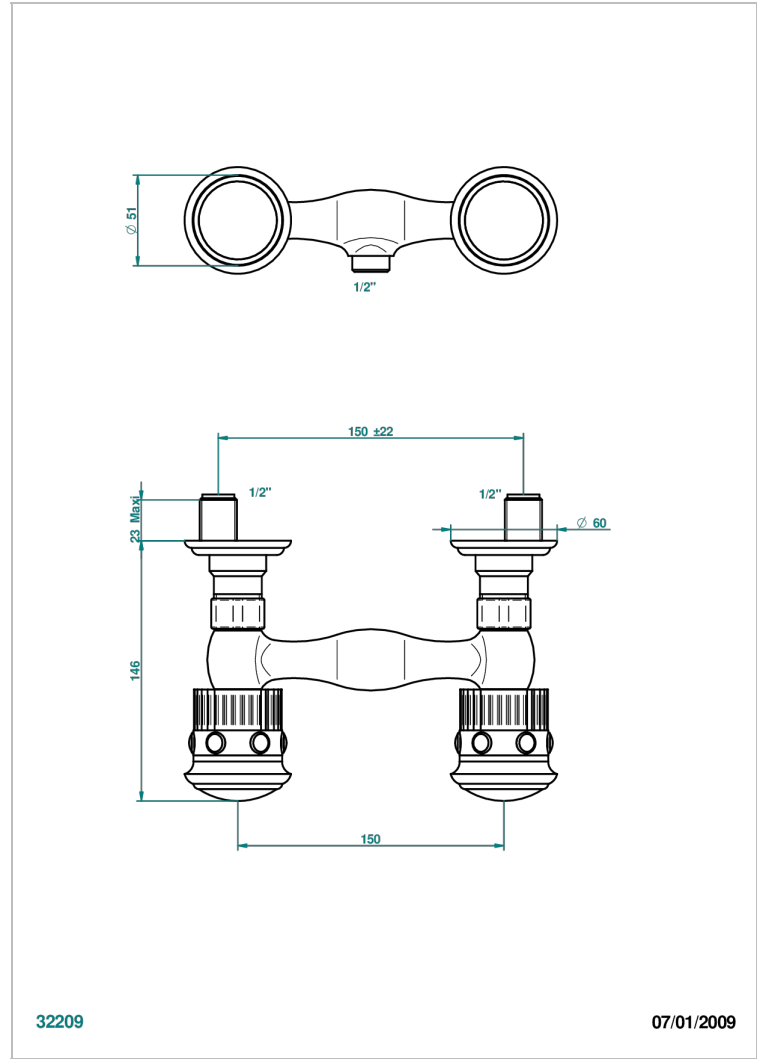

# TROCADERO MALACHITE

U7A-64

Wall mounted shower mixer 1/2" - 150 mm centres - no hose

THG<sup>®</sup>  
PARIS

32209

07/01/2009

## CHARACTERISTIC

- ACS : 17ACCLY652
- NF : NF EN 200 - IA - Chrome