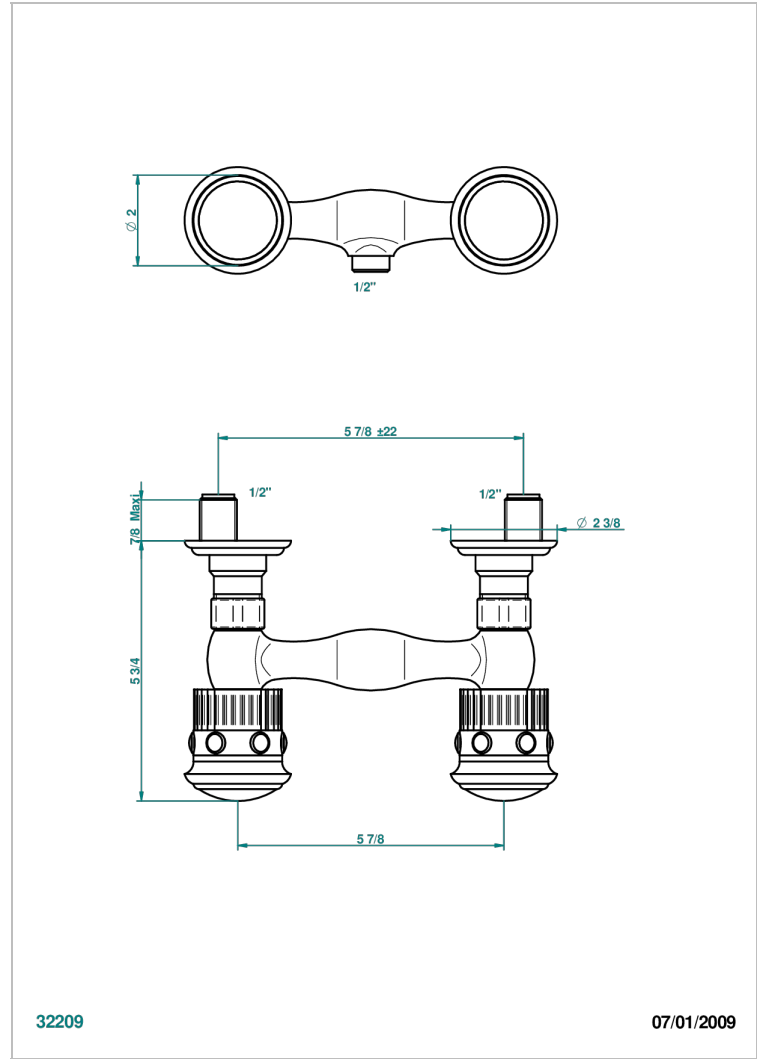

TROCADERO MALACHITE

U7A-64

Wall mounted shower mixer 1/2" - 150 mm centres - no hose

THG[®]
PARIS

CHARACTERISTIC

- ACS : 17ACCLY652
- NF : NF EN 200 - IA - Chrome

STANDARDS

AVAILABLE FINITIONS