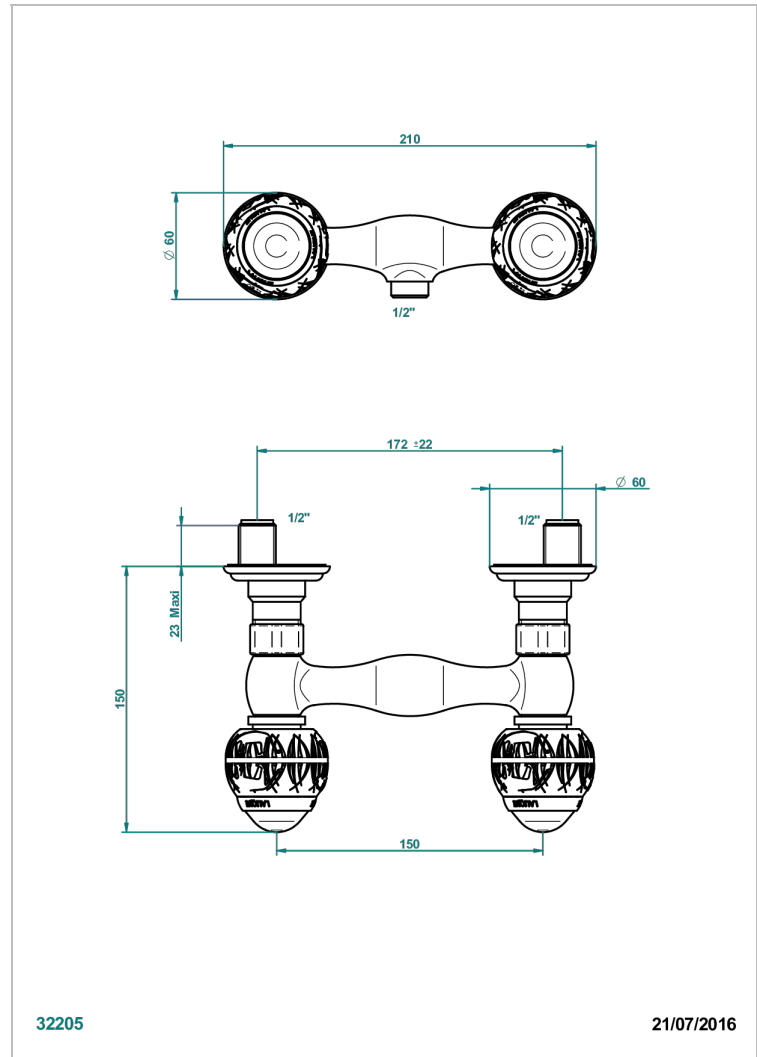

PANTHERE CLEAR CRYSTAL

A2H-64

Wall mounted shower mixer 1/2" - 150 mm centres - no hose

THG[®]
PARIS

CHARACTERISTIC

- ACS : 17ACCLY652
- NF : NF EN 200 - IA - Chrome

STANDARDS

AVAILABLE FINITIONS