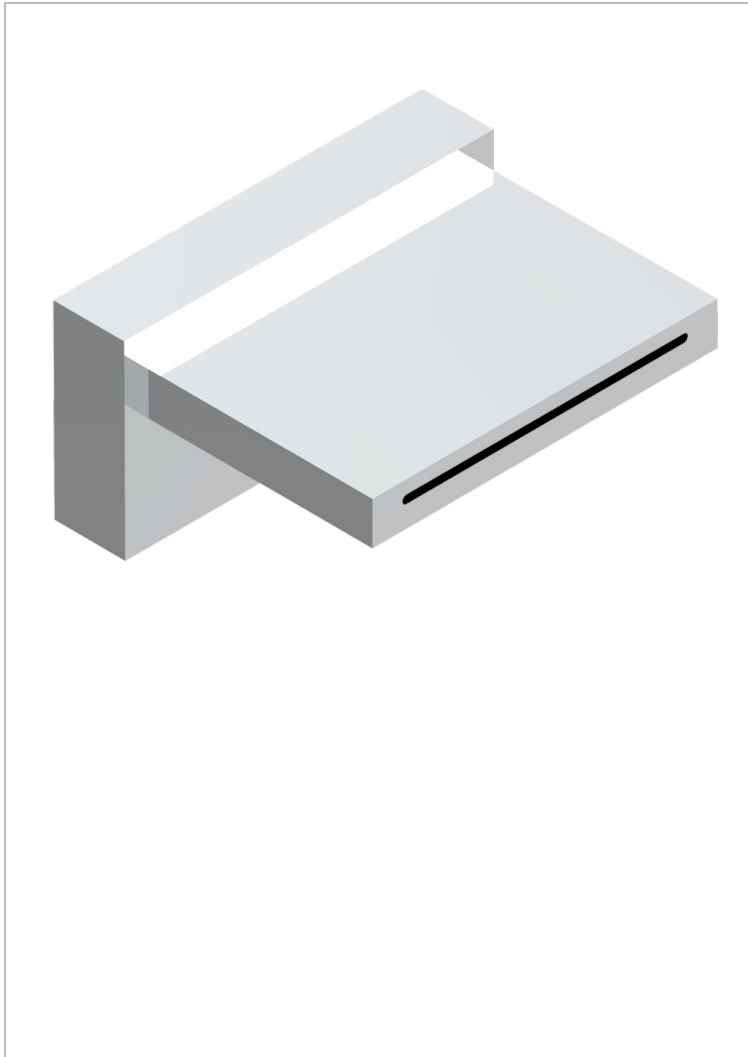

SOHO 2023

G7K-29/D

Bec de bain sur gorge 150 mm

CHARACTERISTIC

- Soho 2023
- Bec de bain sur gorge 150 mm

AVAILABLE FINITIONS

Blush PVD - H62
Brass color PVD - H49
Brown bronze color PVD - F33
Gold color PVD - H52
Graphite PVD - H64
Matt Umber PVD - H67

Matt blush PVD - H60
Matt brass color PVD - H50
Matt brown bronze color PVD - F34
Matt chrome - C02
Matt gold - F07
Matt gold color PVD - H53

Matt graphite PVD - H65
Matt nickel (color finish) - C01
Matt nickel color PVD - H56
Nickel color PVD - H55
Polished chrome (color finish) - A02
Polished gold (color finish) - F01