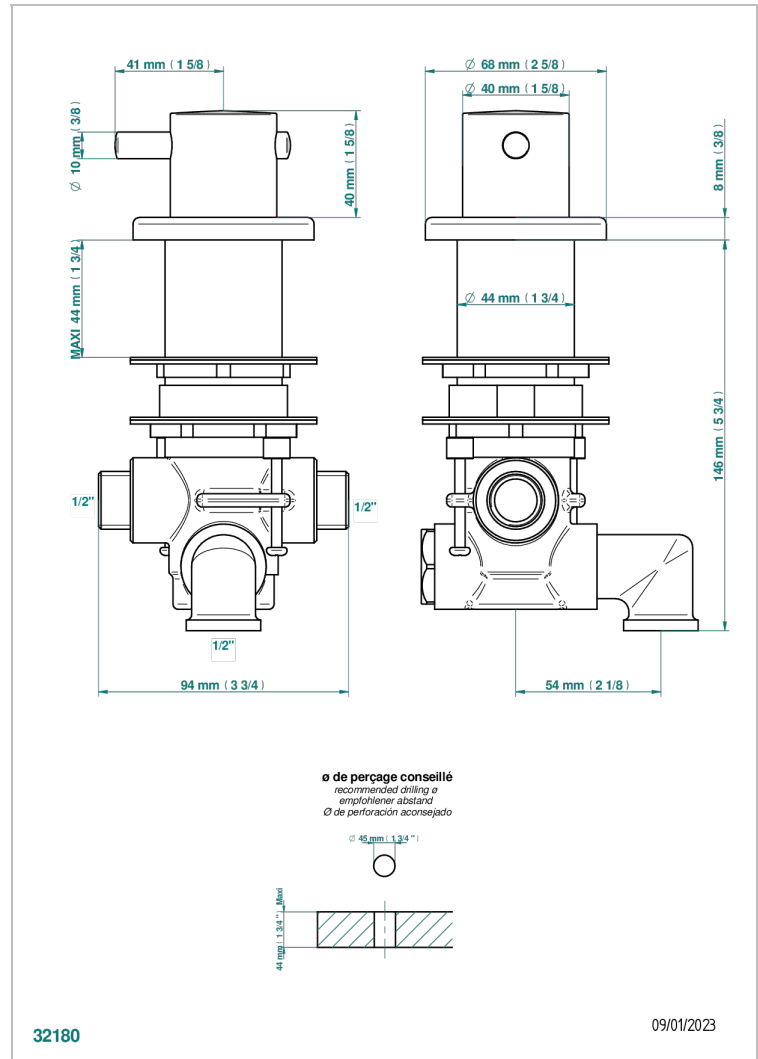

# NANO WITH LEVER

G5B-6533

Thermostat mixer for rim

THG<sup>®</sup>  
PARIS

## CHARACTERISTIC

- Nano with lever
- Thermostat mixer for rim