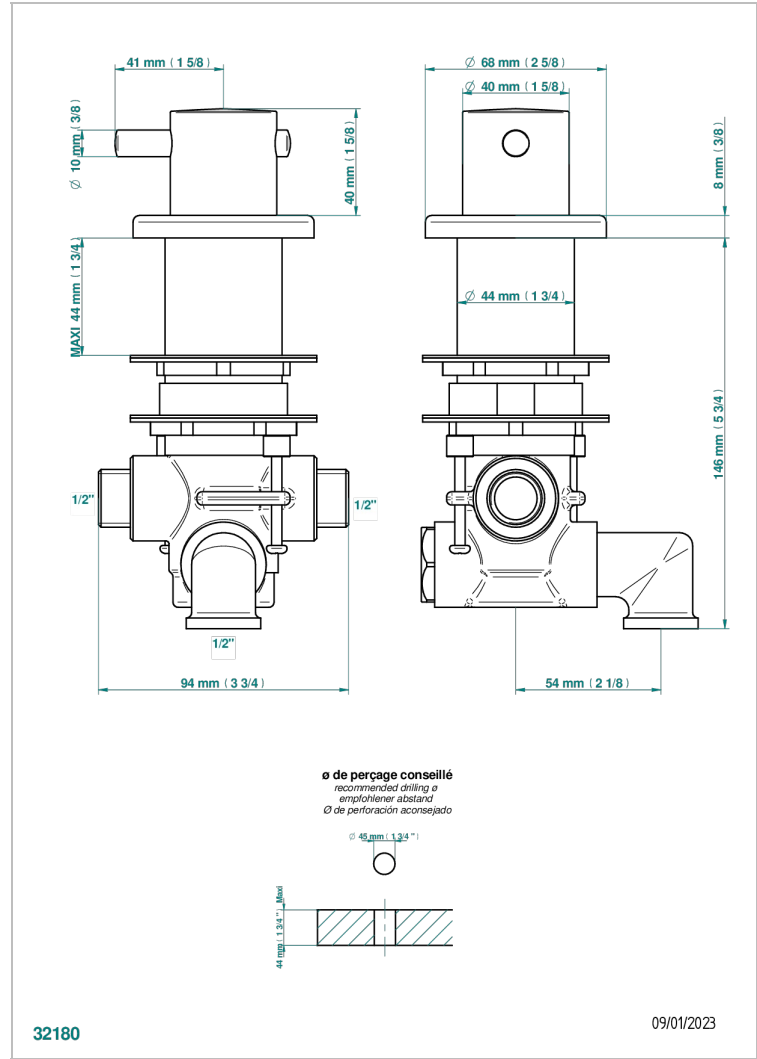

NANO WITH LEVER

G5B-6533

Thermostat mixer for rim

CHARACTERISTIC

- Nano with lever
- Thermostat mixer for rim

AVAILABLE FINITIONS

Antique nickel - H28
 Black ceram - D30
 Matt chrome - C02
 Matt gold - F07
 Matt nickel (color finish) - C01
 Polished chrome (color finish) - A02