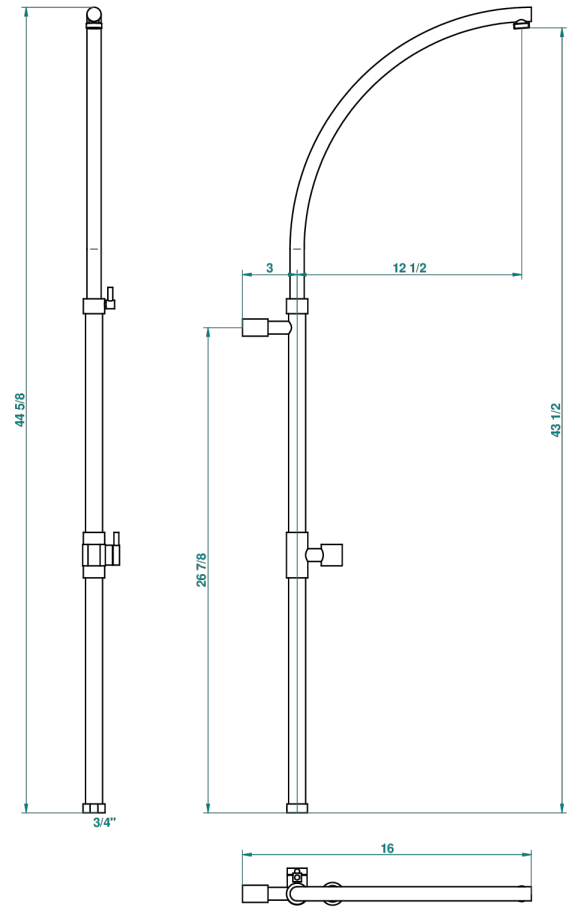

GENERAL ITEMS

G00-679

Colonne de douche modèle Kuta

THG[®]
PARIS

32178

10/04/2015

CHARACTERISTIC

- General Items
- Colonne de douche modèle Kuta

AVAILABLE FINITIONS

Antique nickel - H28
Black ceram - D30
Blush PVD - H62
Brass color PVD - H49
Brown bronze color PVD - F33
Gold color PVD - H52

Graphite PVD - H64
Lacquered light bronze - D01
Matt Umber PVD - H67
Matt blush PVD - H60
Matt brass color PVD - H50
Matt brown bronze color PVD - F34