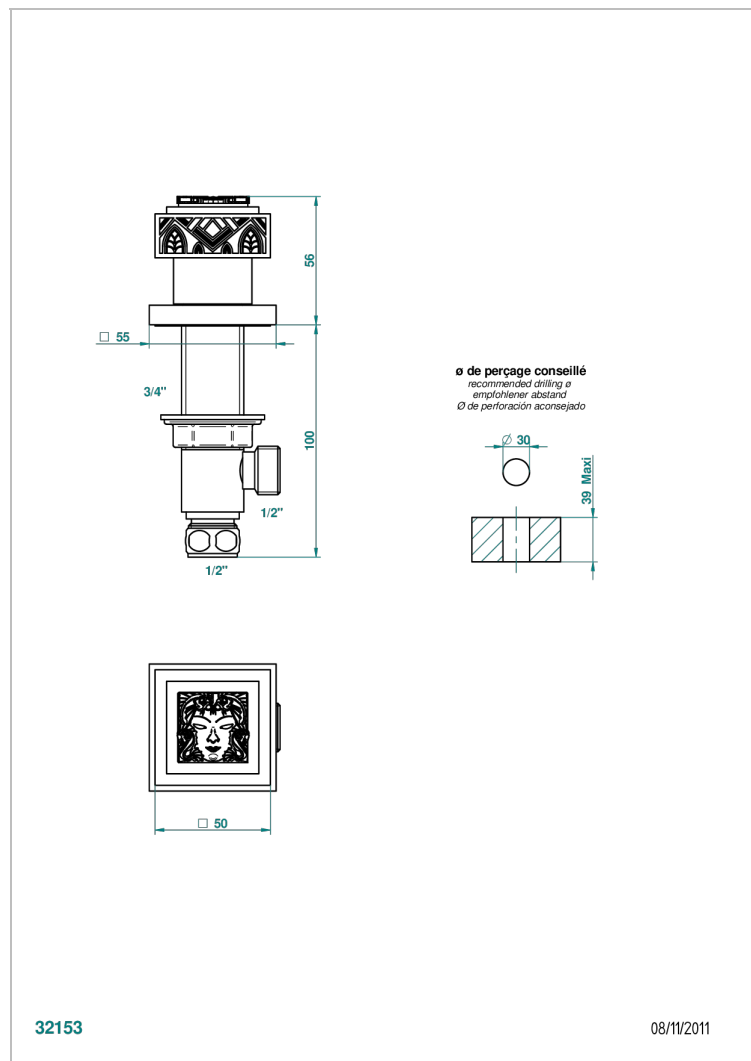

# MASQUE DE FEMME ENGRAVED METAL

A2T-35

Rim mounted 1/2" valve

32153

08/11/2011

## CHARACTERISTIC

- Masque de Femme Engraved Metal
- Rim mounted 1/2" valve