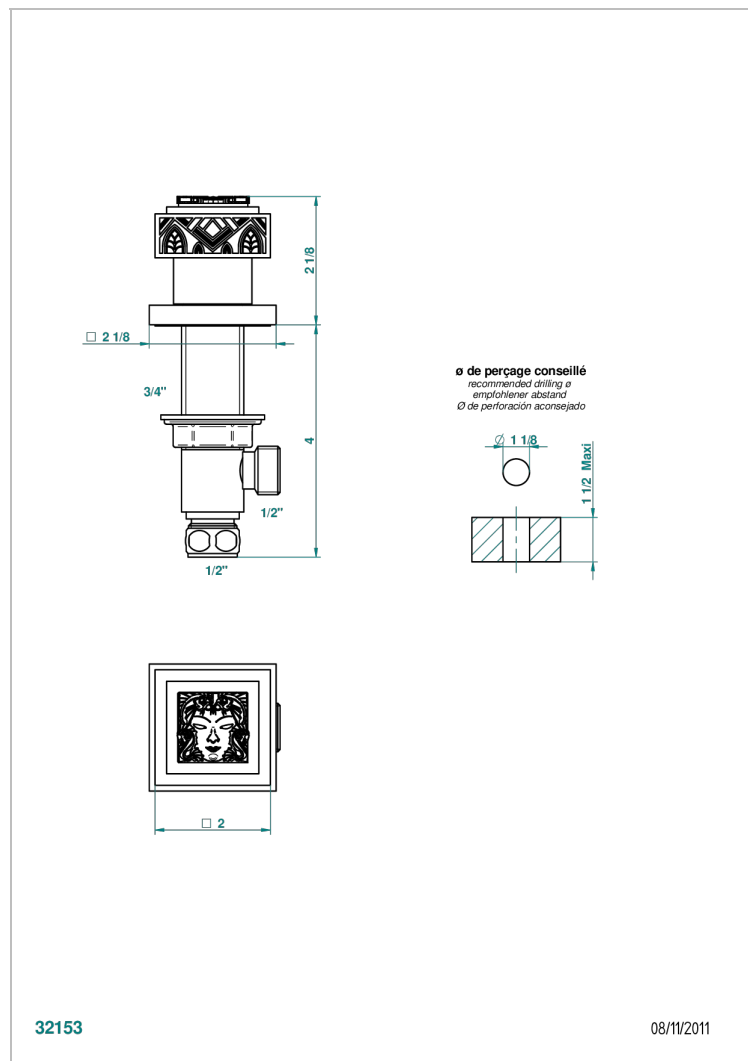

# MASQUE DE FEMME ENGRAVED METAL

A2T-35

Rim mounted 1/2" valve

## CHARACTERISTIC

- Masque de Femme Engraved Metal
- Rim mounted 1/2" valve