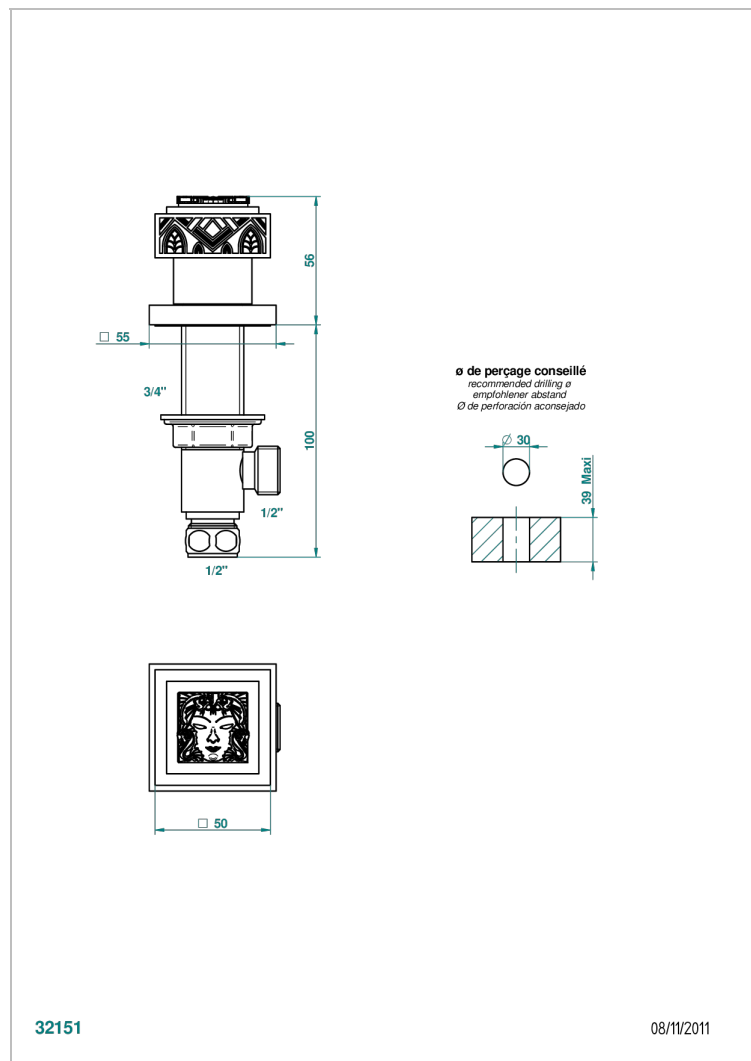

MASQUE DE FEMME LUNAIRE

A2R-35

Rim mounted 1/2" valve

THG
PARIS

CHARACTERISTIC

- Masque de Femme Lunaire
- Rim mounted 1/2" valve

AVAILABLE FINITIONS

Black ceram - D30
Matt chrome - C02
Matt gold - F07
Matt nickel (color finish) - C01
Polished chrome (color finish) - A02
Polished chrome / Polished gold (color finish) - G02