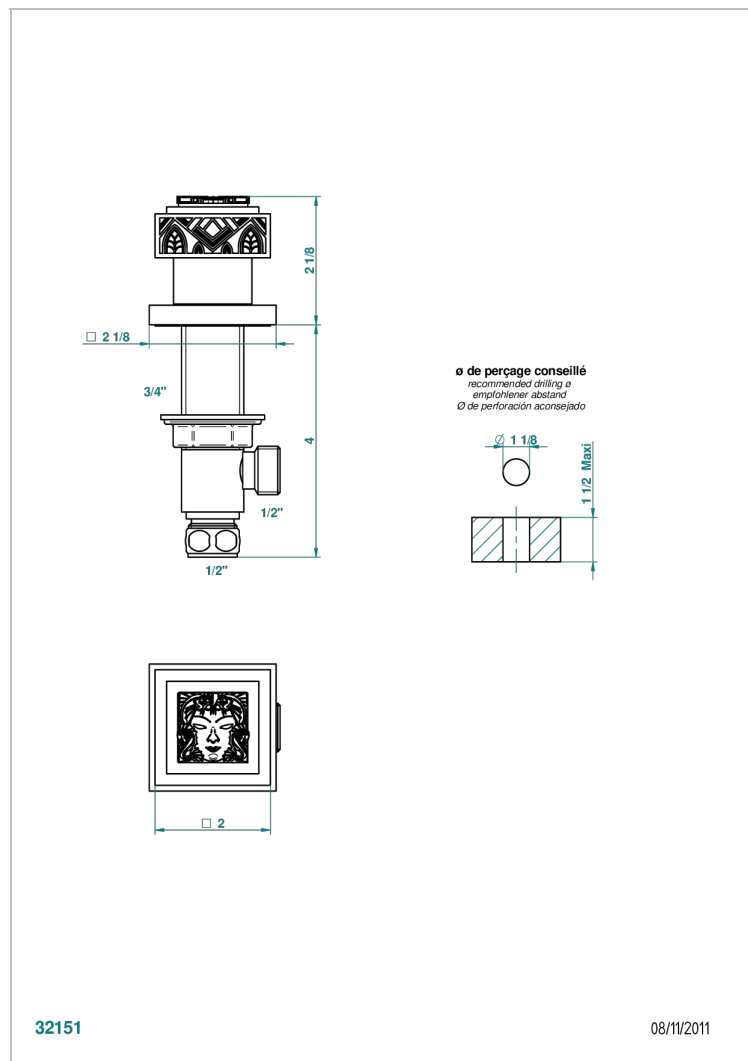

MASQUE DE FEMME LUNAIRE

A2R-35

Rim mounted 1/2" valve

THG
PARIS

CHARACTERISTIC

- Masque de Femme Lunaire
- Rim mounted 1/2" valve

AVAILABLE FINITIONS

- Black ceram - D30
- Matt chrome - C02
- Matt gold - F07
- Matt nickel (color finish) - C01
- Polished chrome (color finish) - A02
- Polished chrome / Polished gold (color finish) - G02
- Polished gold (color finish) - F01
- Polished nickel - B01
- Soft gold - F30
- Soft matt gold - F31