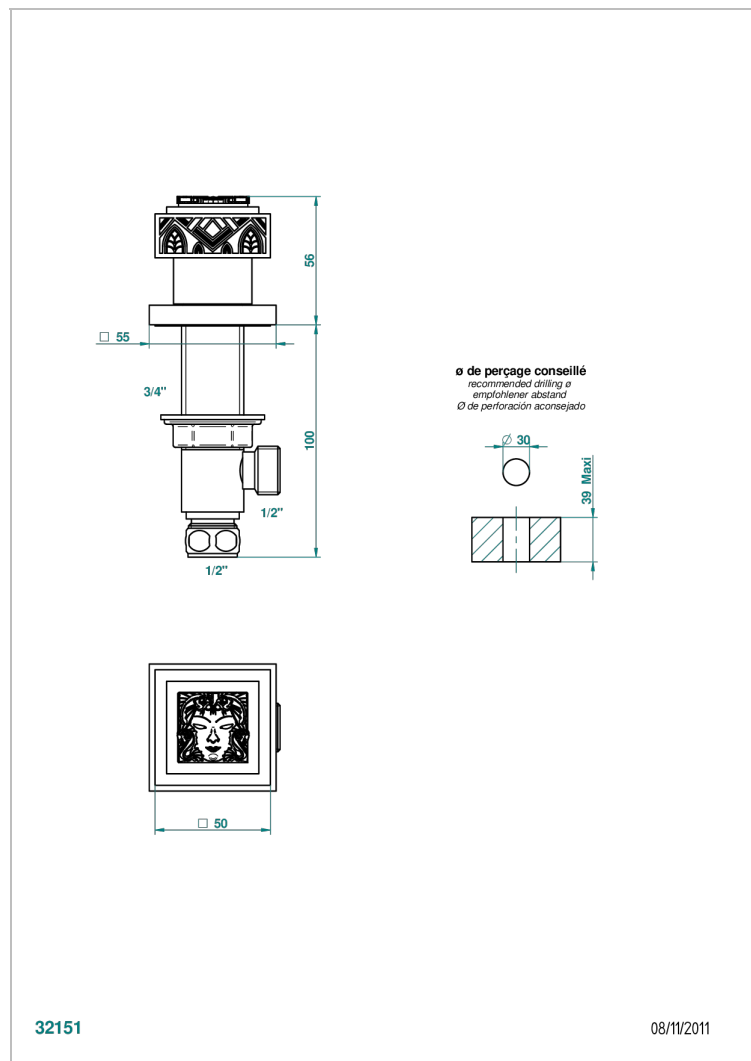

MASQUE DE FEMME LUNAIRE

A2R-35

Rim mounted 1/2" valve

THG[®]
PARIS

CHARACTERISTIC

- Masque de Femme Lunaire
- Rim mounted 1/2" valve

AVAILABLE FINITIONS

Black ceram - D30
Matt chrome - C02
Matt gold - F07
Matt nickel (color finish) - C01
Polished chrome (color finish) - A02
Polished chrome / Polished gold (color finish) - G02