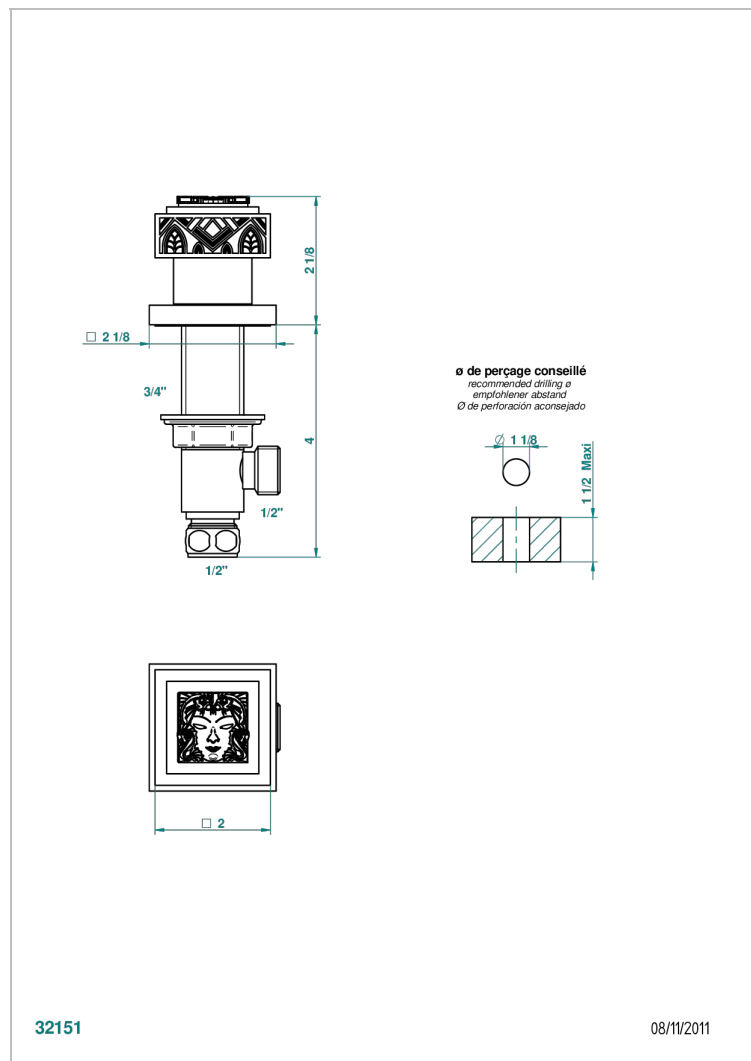

MASQUE DE FEMME LUNAIRE

A2R-35

Rim mounted 1/2" valve

THG
PARIS

CHARACTERISTIC

- Masque de Femme Lunaire
- Rim mounted 1/2" valve

AVAILABLE FINITIONS

Black ceram - D30
Matt chrome - C02
Matt gold - F07
Matt nickel (color finish) - C01
Polished chrome (color finish) - A02
Polished chrome / Polished gold (color finish) - G02