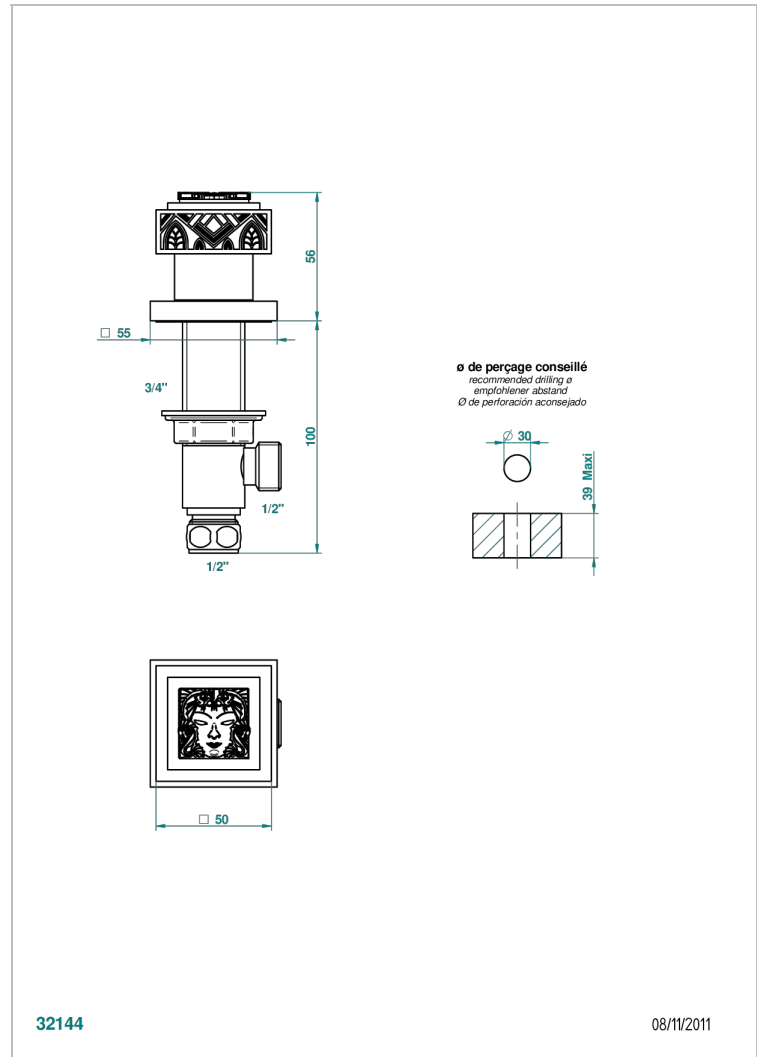

MASQUE DE FEMME SOLAIRE

A2S-35

Rim mounted 1/2" valve

THG[®]
PARIS

CHARACTERISTIC

- Masque de Femme Solaire
- Rim mounted 1/2" valve

AVAILABLE FINITIONS

Black ceram - D30
Matt chrome - C02
Matt gold - F07
Matt nickel (color finish) - C01
Polished chrome (color finish) - A02
Polished chrome / Polished gold (color finish) - G02