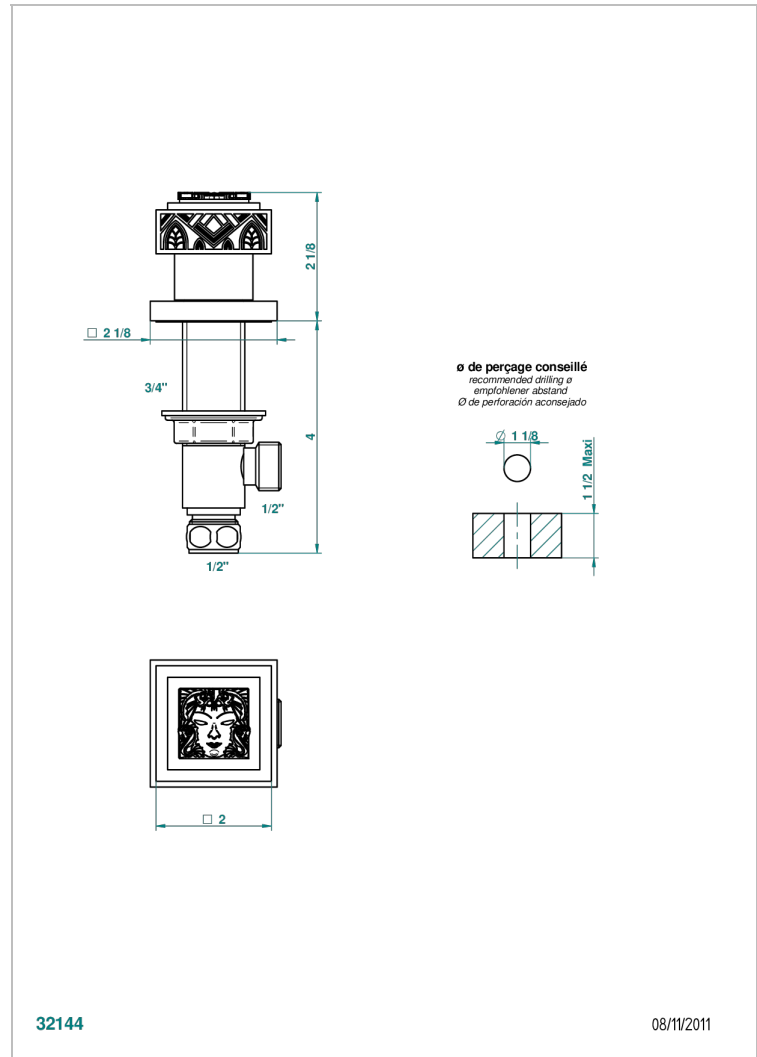

MASQUE DE FEMME SOLAIRE

A2S-35

Rim mounted 1/2" valve

THG
PARIS

32144

08/11/2011

CHARACTERISTIC

- Masque de Femme Solaire
- Rim mounted 1/2" valve