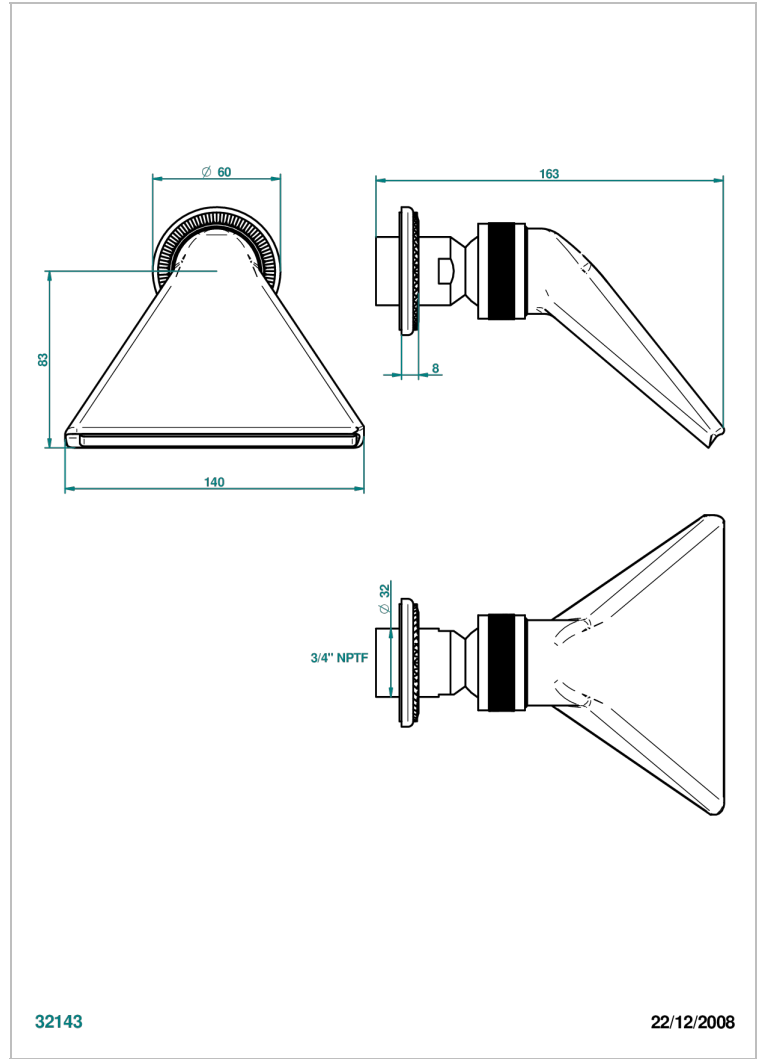

# DIPLOMATE ROYALE

U4D-3640/US

Shower head, cast deluge with 3/4" connection

THG<sup>®</sup>  
PARIS

## CARACTERÍSTICAS

- Diplomate Royale
- Shower head, cast deluge with 3/4" connection