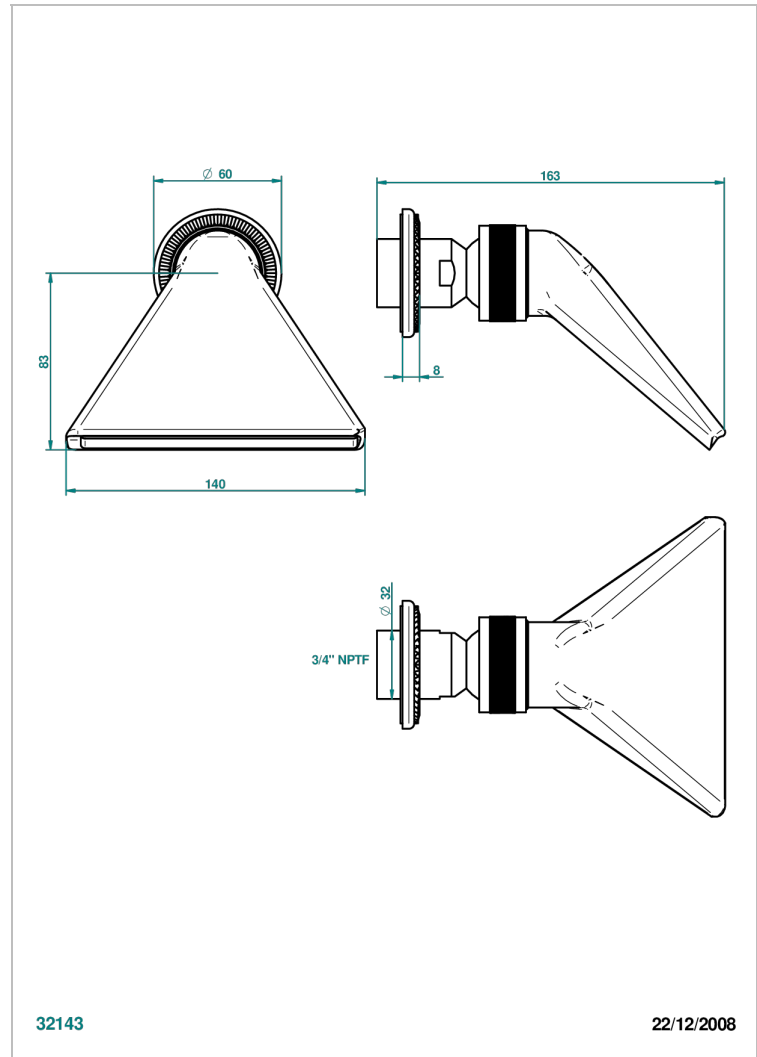

# DIPLOMATE ROYALE

U4D-3640/US

Shower head, cast deluge with 3/4" connection

THG<sup>®</sup>  
PARIS

## CHARACTERISTIC

- Diplomat Royale
- Shower head, cast deluge with 3/4" connection