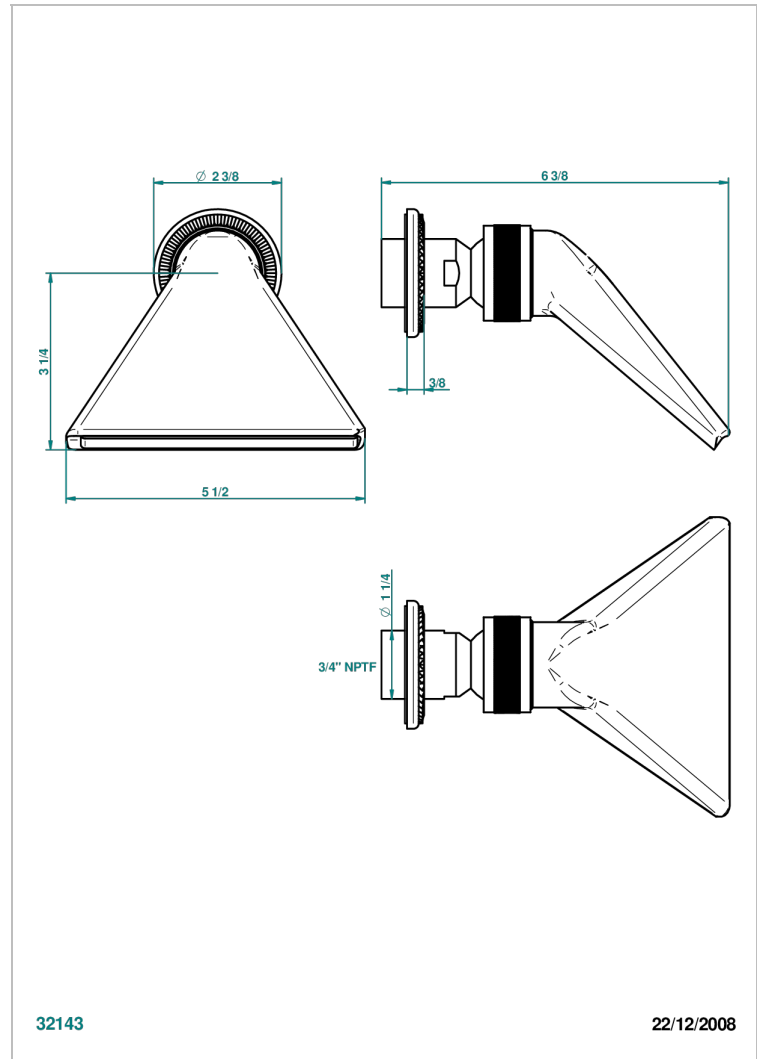

DIPLOMATE ROYALE

U4D-3640/US

Shower head, cast deluge with 3/4" connection

THG[®]
PARIS

32143

22/12/2008

CARACTERÍSTICAS

- Diplomate Royale
- Shower head, cast deluge with 3/4" connection