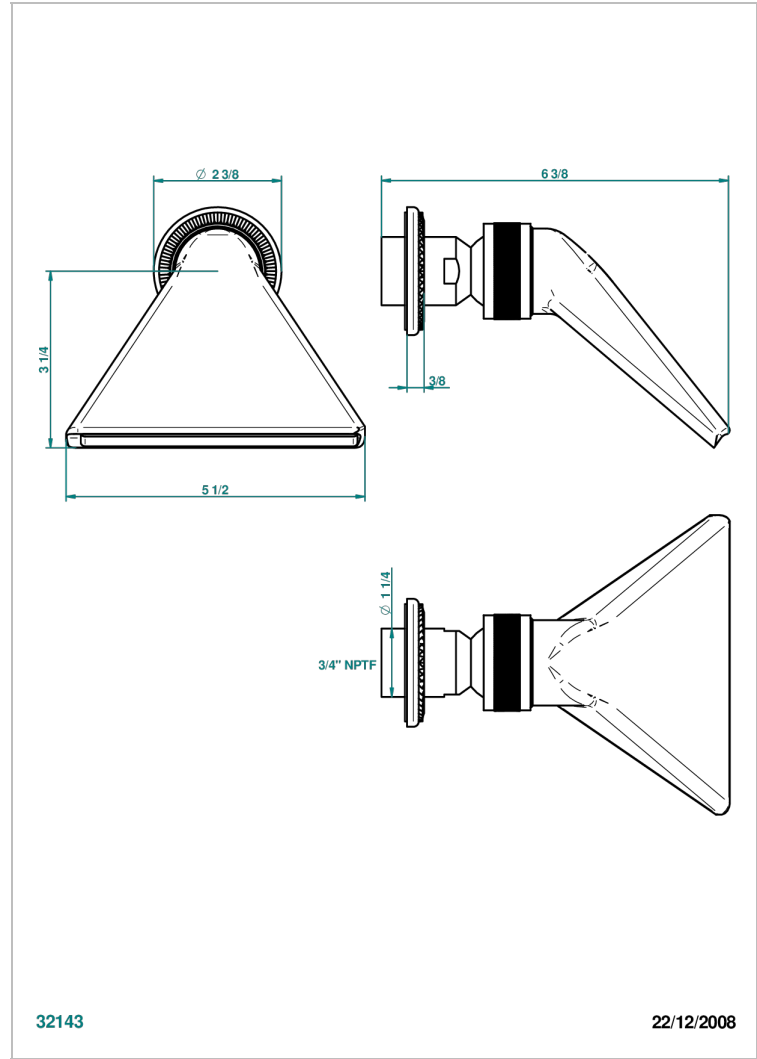

DIPLOMATE ROYALE

U4D-3640/US

Shower head, cast deluge with 3/4" connection

THG[®]
PARIS

32143

22/12/2008

CHARACTERISTIC

- Diplomate Royale
- Shower head, cast deluge with 3/4" connection