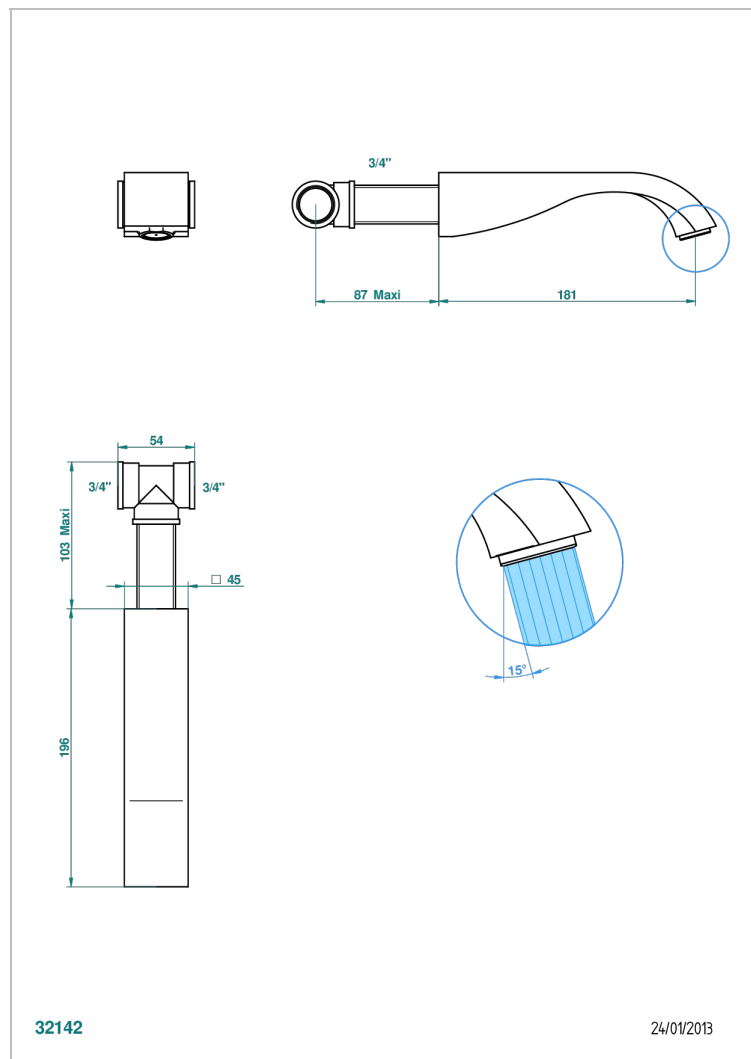

# MASQUE DE FEMME SMOOTH METAL

A2U-22G

Wall mounted bath spout, goliath

## CHARACTERISTIC

- Masque de Femme Smooth metal
- Wall mounted bath spout, goliath

## TECHNICAL SPECS

- Recommandé : 3 bars (max. 5 bars) - Advised : 43,5 psi (max. 72 psi)
- Bec : 35 l/min à 3 bars
- Spout : 9.26 gpm at 43.5 psi