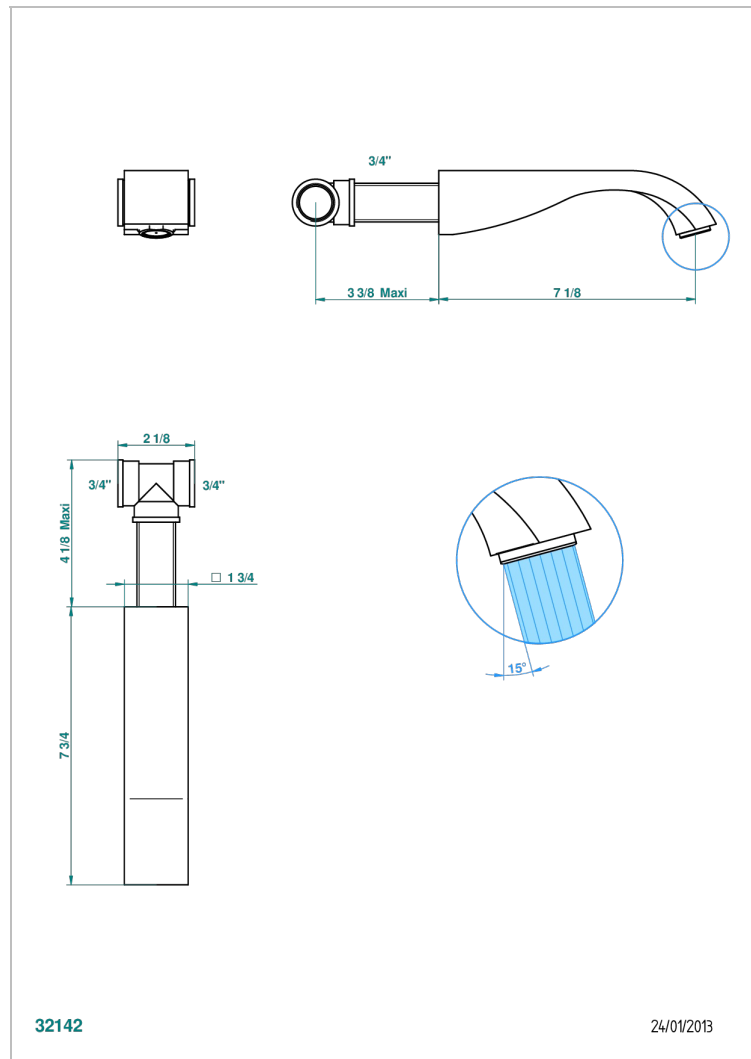

# MASQUE DE FEMME SMOOTH METAL

A2U-22G

Wall mounted bath spout, goliath

## CHARACTERISTIC

- Masque de Femme Smooth metal
- Wall mounted bath spout, goliath

## TECHNICAL SPECS

- Recommandé : 3 bars (max. 5 bars) - Advised : 43,5 psi (max. 72 psi)
- Bec : 35 l/min à 3 bars
- Spout : 9.26 gpm at 43.5 psi