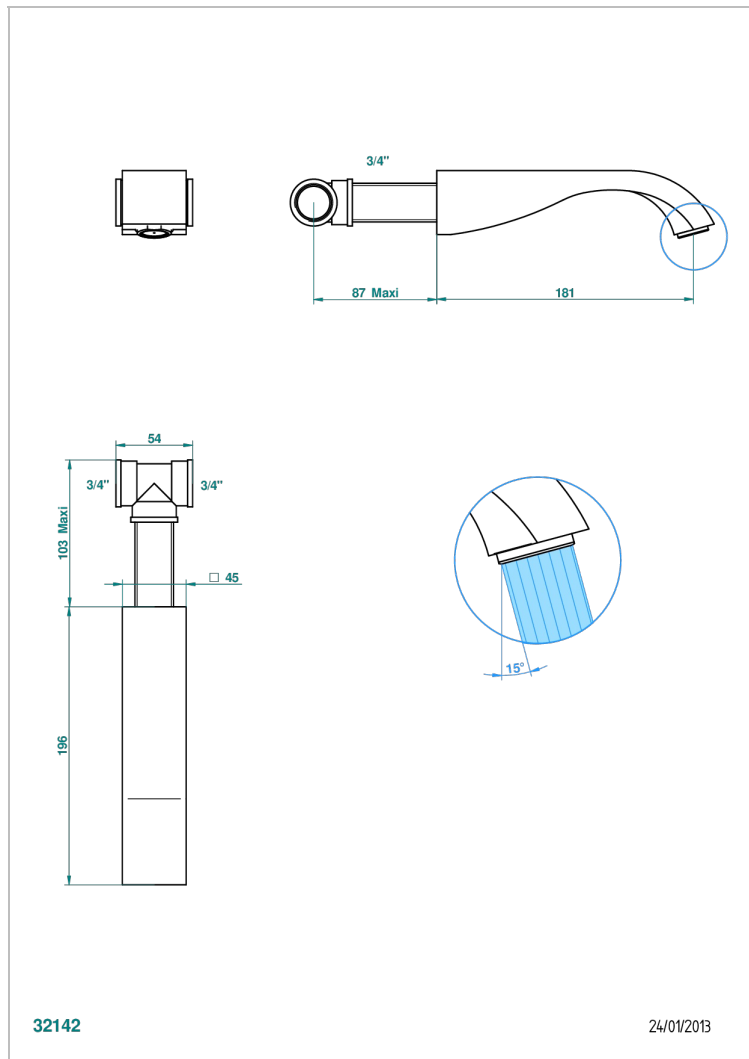

MASQUE DE FEMME ENGRAVED METAL

A2T-22G

Wall mounted bath spout, goliath

CHARACTERISTIC

- Masque de Femme Engraved Metal
- Wall mounted bath spout, goliath

TECHNICAL SPECS

- Recommandé : 3 bars (max. 5 bars) - Advised : 43,5 psi (max. 72 psi)
- Bec : 35 l/min à 3 bars
- Spout : 9.26 gpm at 43.5 psi