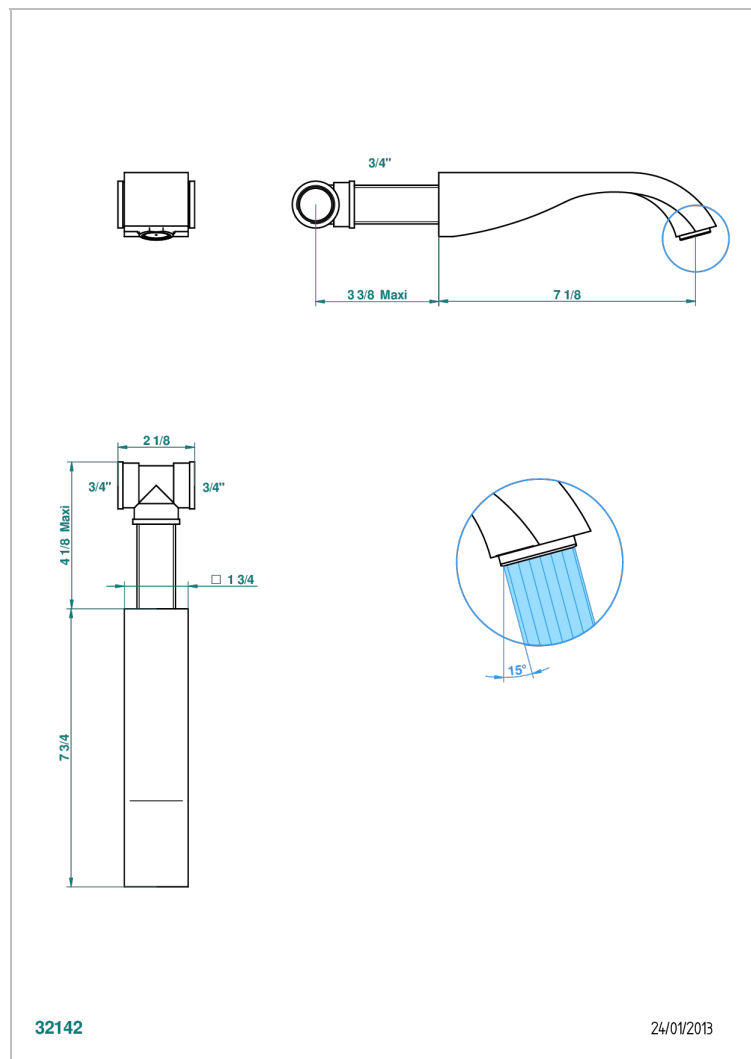

# MASQUE DE FEMME ENGRAVED METAL

A2T-22G

Wall mounted bath spout, goliath

## CHARACTERISTIC

- Masque de Femme Engraved Metal
- Wall mounted bath spout, goliath

## TECHNICAL SPECS

- Recommandé : 3 bars (max. 5 bars) - Advised : 43,5 psi (max. 72 psi)
- Bec : 35 l/min à 3 bars
- Spout : 9.26 gpm at 43.5 psi