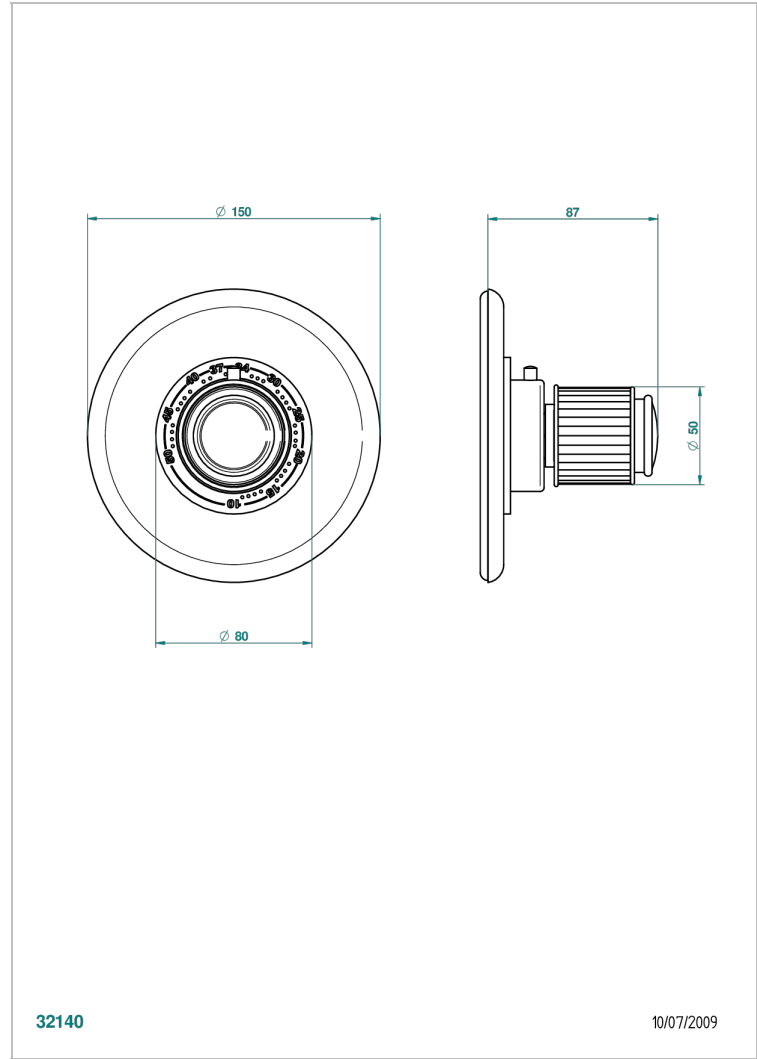

# JAIPUR BLACK ONYX

A9C-15EN16EM

Trim plate and handle for eurotherm valve 8200/us & 8300/us

THG<sup>®</sup>  
PARIS

## CHARACTERISTIC

- Jaipur Black Onyx
- Trim plate and handle for eurotherm valve 8200/us & 8300/us