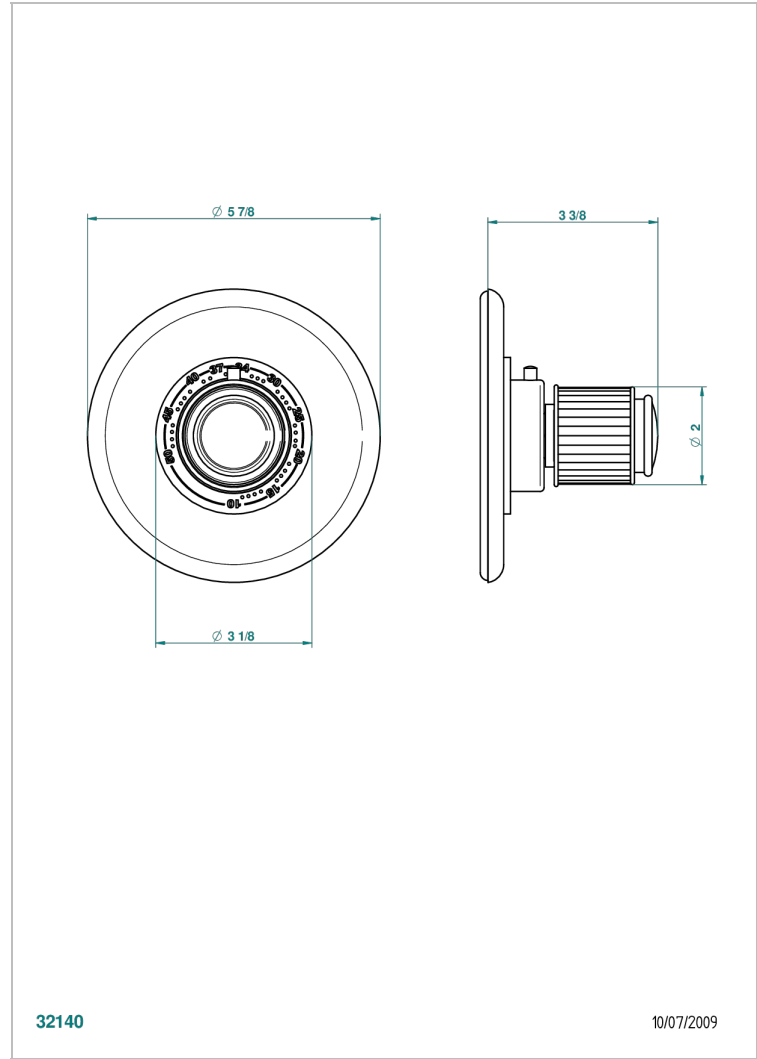

JAIPUR BLACK ONYX

A9C-15EN16EM

Trim plate and handle for eurotherm valve 8200/us & 8300/us

CHARACTERISTIC

- Jaipur Black Onyx
- Trim plate and handle for eurotherm valve 8200/us & 8300/us

AVAILABLE FINITIONS