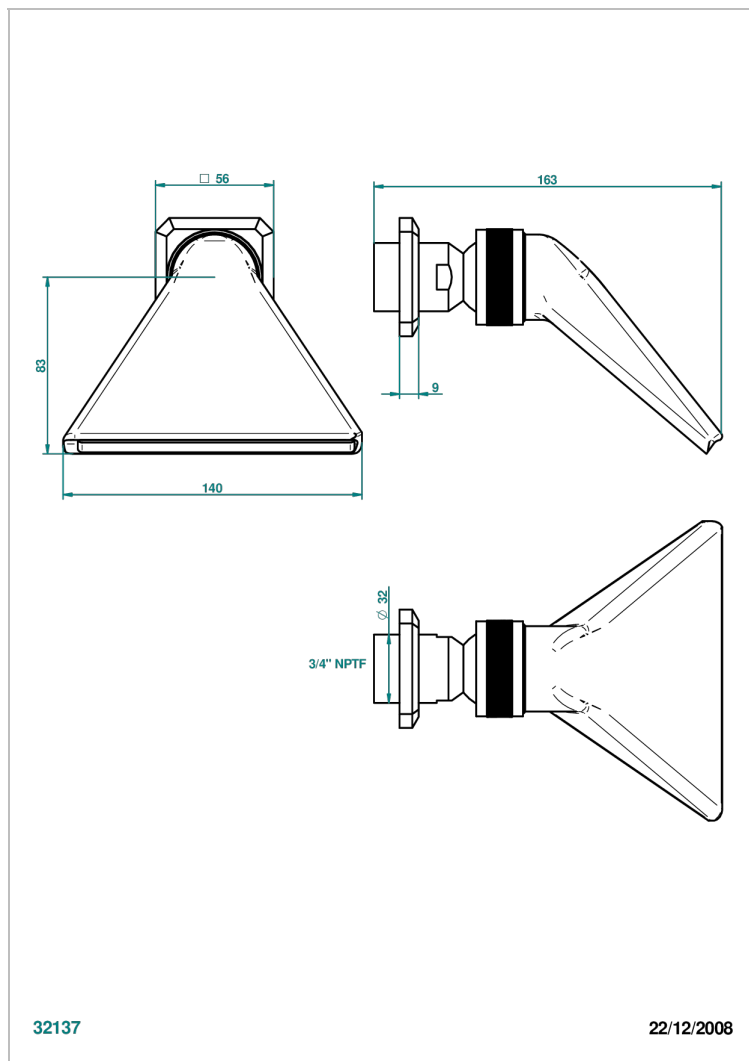

# METROPOLIS CRISTAL NEGRO CON MANETAS

A2M-3640/US

Shower head, cast deluge with 3/4" connection

## CARACTERÍSTICAS

- Métropolis cristal negro con manetas
- Shower head, cast deluge with 3/4" connection