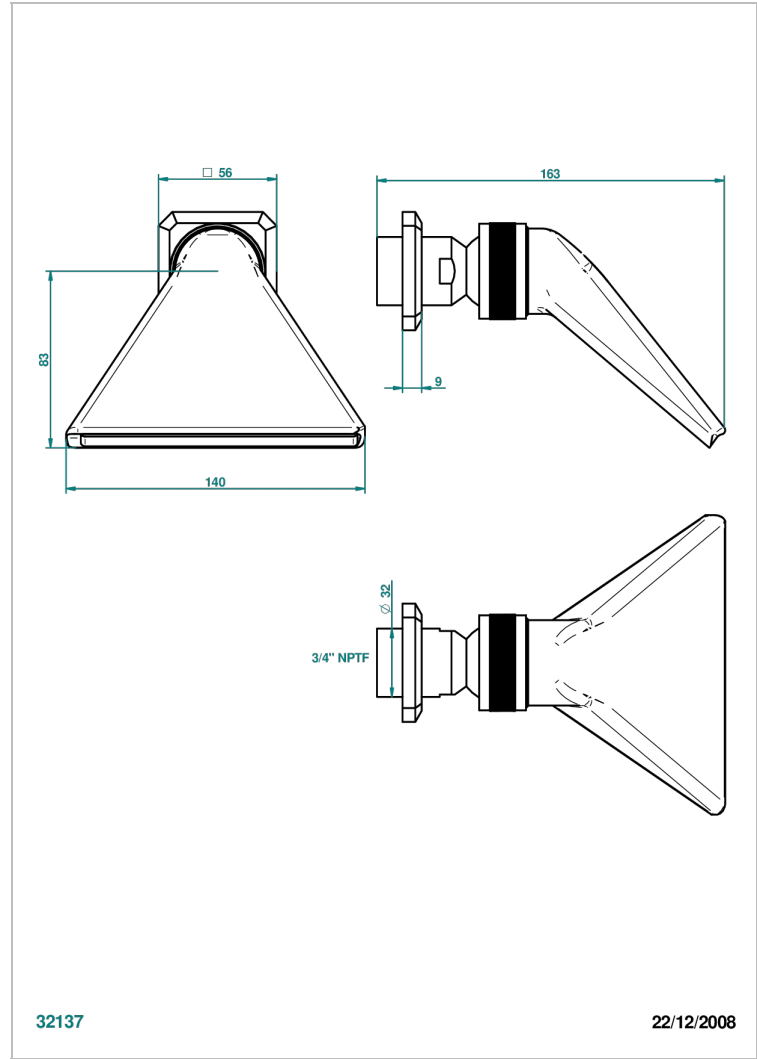

METROPOLIS BLACK CRYSTAL WITH LEVER HANDLES

A2M-3640/US

Shower head, cast deluge with 3/4" connection

CHARACTERISTIC

- Métropolis Black crystal with lever handles
- Shower head, cast deluge with 3/4" connection