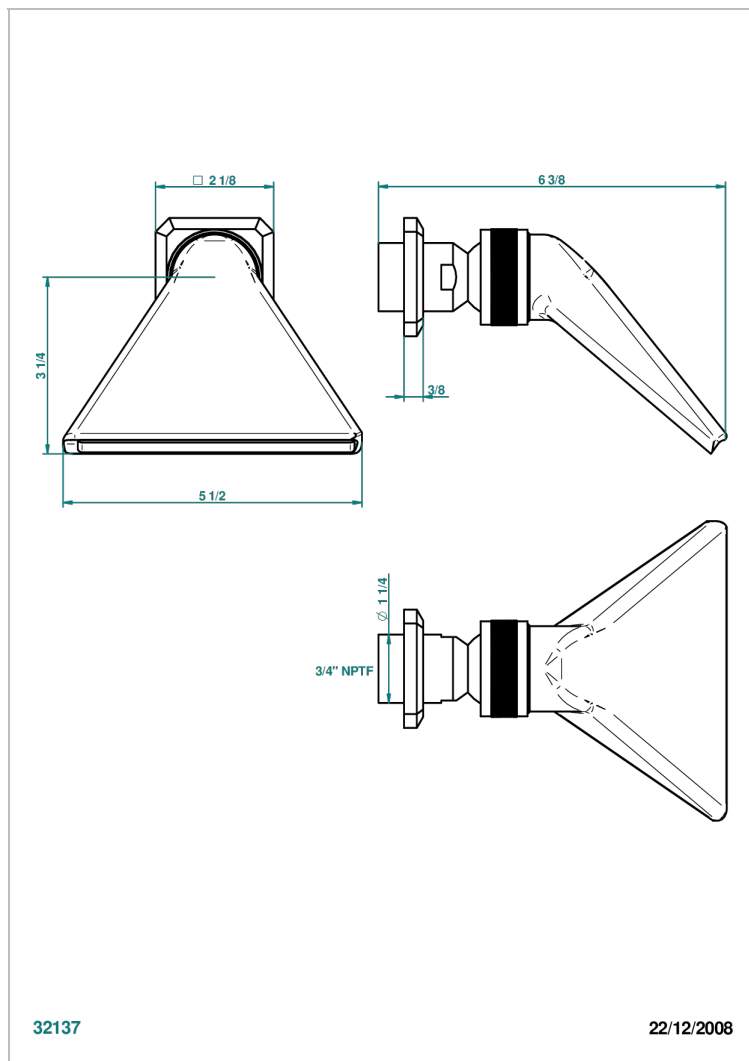

# METROPOLIS CRISTAL NEGRO CON MANETAS

A2M-3640/US

Shower head, cast deluge with 3/4" connection

32137

22/12/2008

## CARACTERÍSTICAS

- Métropolis cristal negro con manetas
- Shower head, cast deluge with 3/4" connection