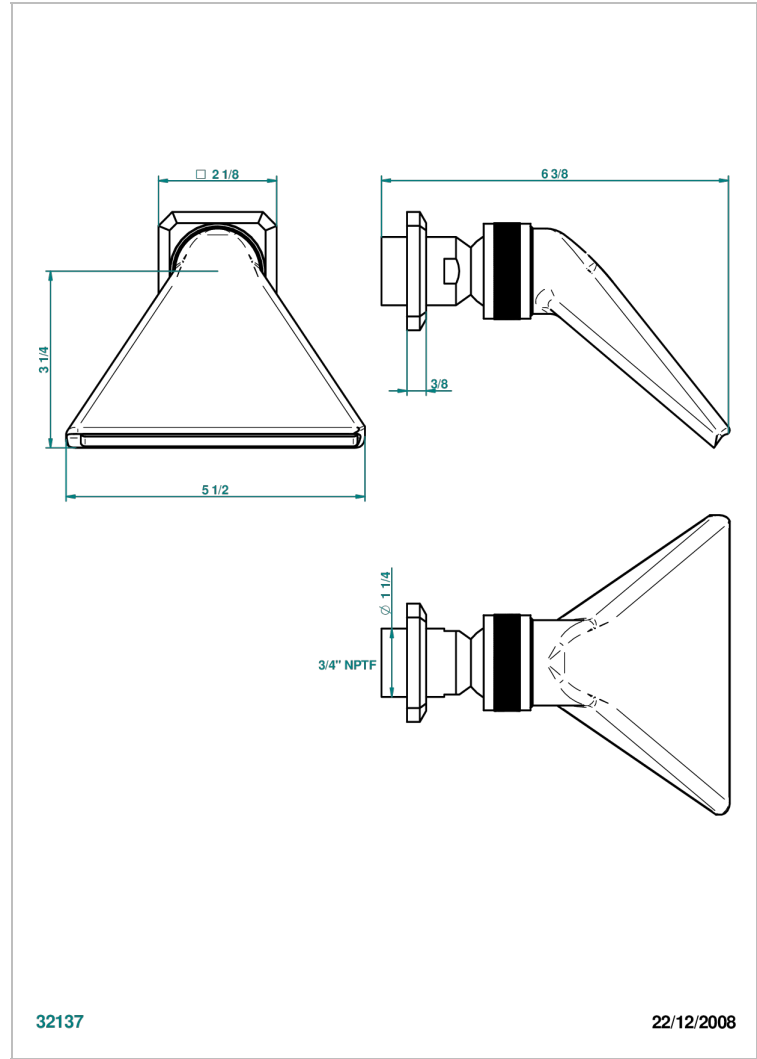

METROPOLIS BLACK CRYSTAL WITH LEVER HANDLES

A2M-3640/US

Shower head, cast deluge with 3/4" connection

32137

22/12/2008

CHARACTERISTIC

- Métropolis Black crystal with lever handles
- Shower head, cast deluge with 3/4" connection