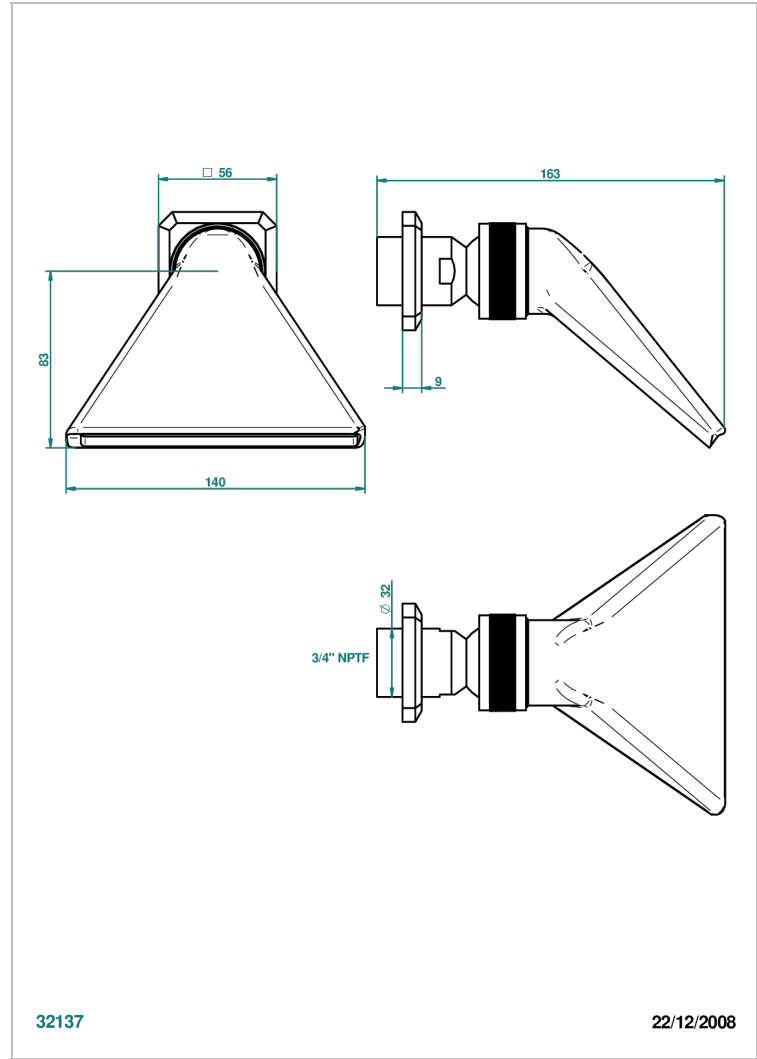

# METROPOLIS CRISTAL CLARO CON MANETAS

A2B-3640/US

Shower head, cast deluge with 3/4" connection

32137

22/12/2008

## CARACTERÍSTICAS

- Métopolis cristal claro con manetas
- Shower head, cast deluge with 3/4" connection